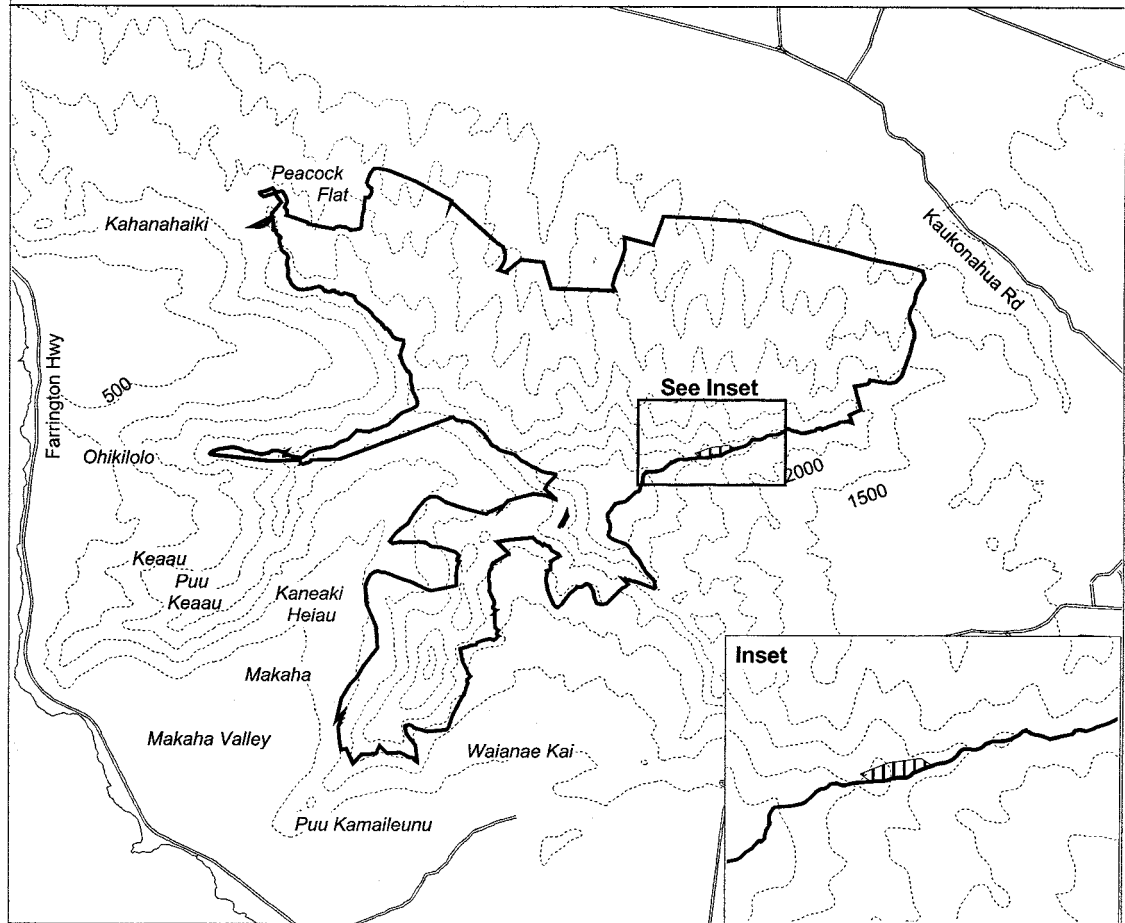

Map 93 Unit 4 - *Sanicula mariversa* - b

 Critical Habitat Unit 4

 Critical Habitat for
Sanicula mariversa - b

 Elevation (500-ft. contours)

 Major Road

 Coastline

0 0.5 1 1.5 Miles

0 0.5 1 1.5 Kilometers