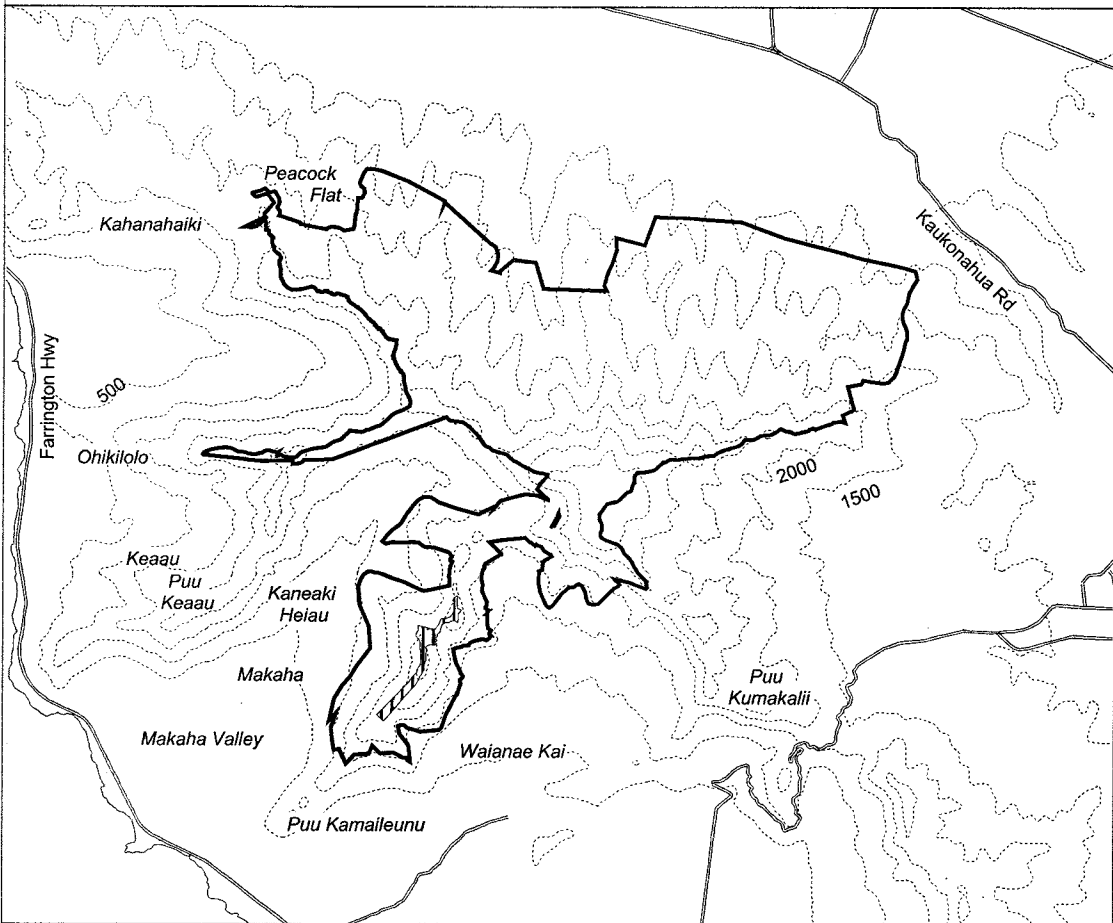

# Map 94 Unit 4 - *Sanicula mariversa* - c

 Critical Habitat Unit 4

 Critical Habitat for  
*Sanicula mariversa* - c

 Elevation (500-ft. contours)

 Major Road

 Coastline

0 0.5 1 1.5 Miles

0 0.5 1 1.5 Kilometers