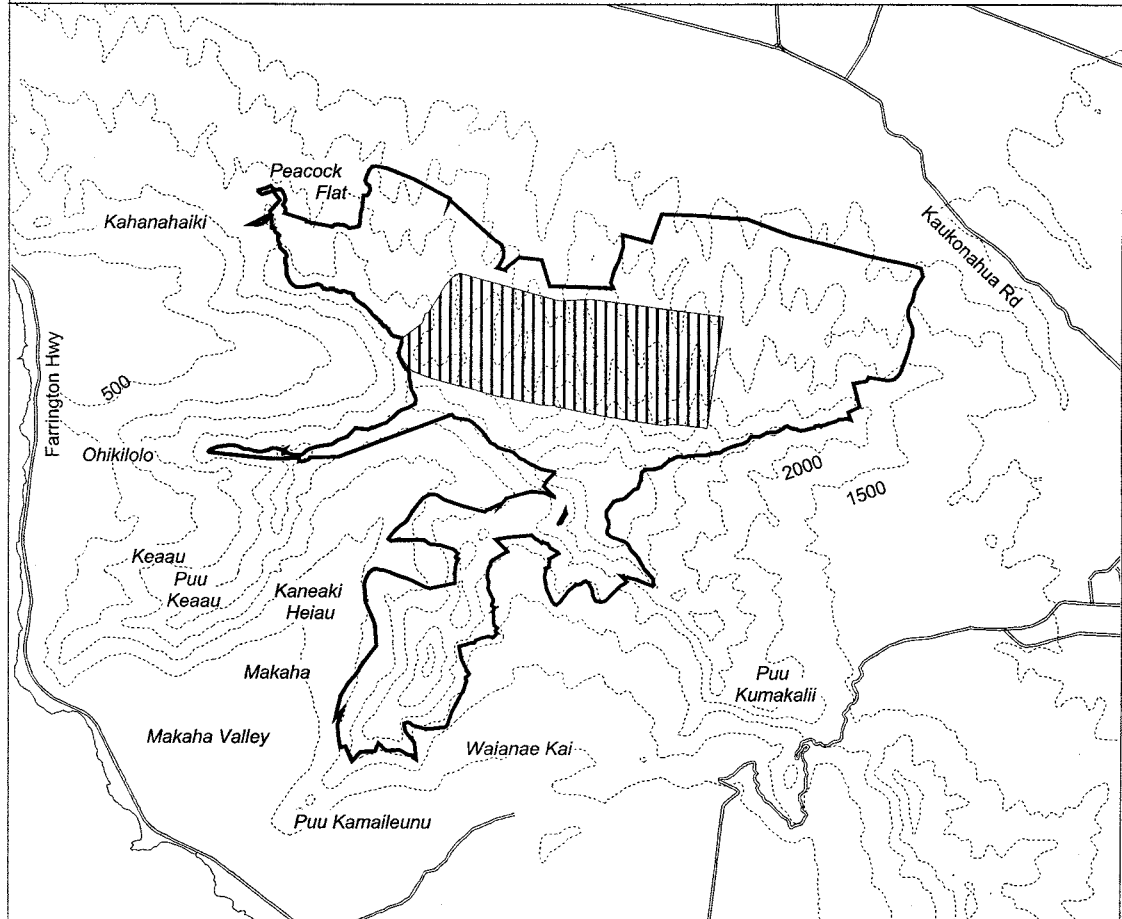

Map 95 Unit 4 - *Schiedea hookeri* - b

 Critical Habitat Unit 4

 Critical Habitat for  
*Schiedea hookeri* - b

 Elevation (500-ft. contours)

 Major Road

 Coastline

0 0.5 1 1.5 Miles

0 0.5 1 1.5 Kilometers