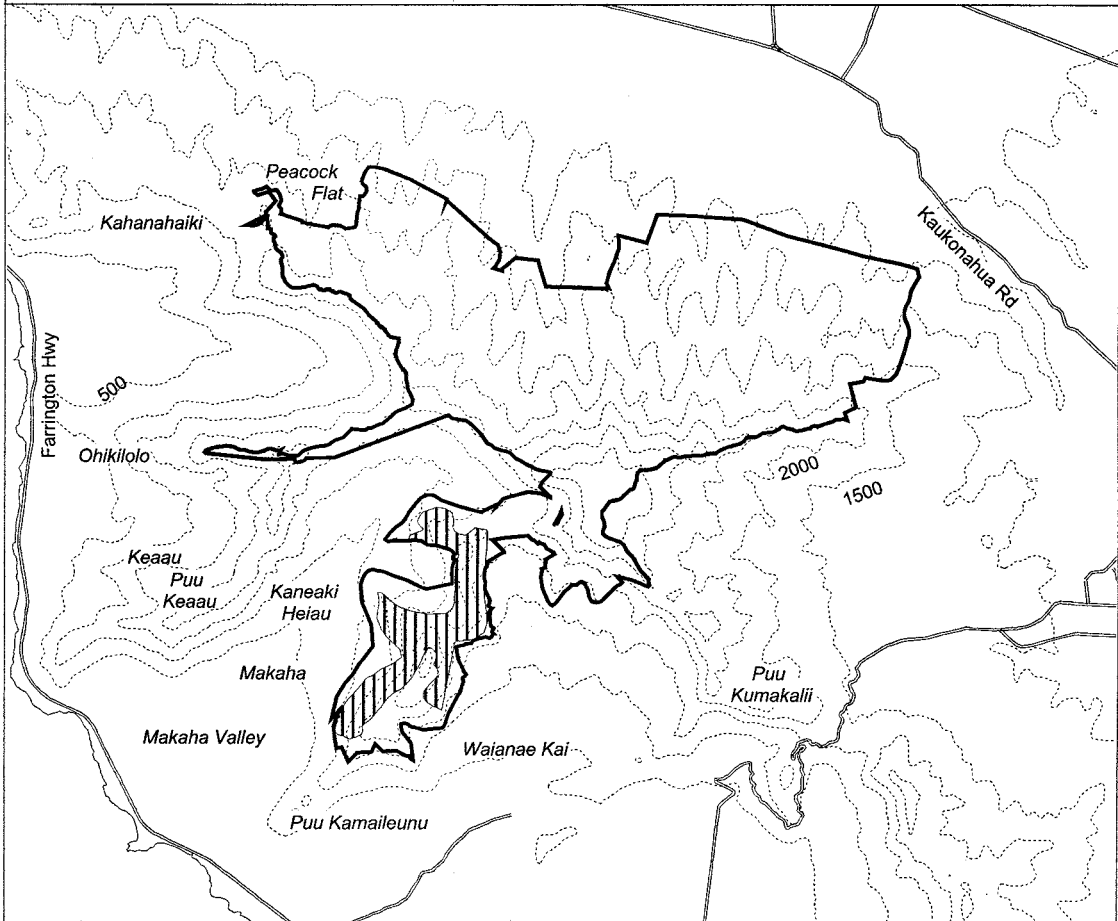

Map 96 Unit 4 - *Schiedea hookeri - c*

Critical Habitat Unit 4

Critical Habitat for
Schiedea hookeri - c

Elevation (500-ft. contours)

Major Road

Coastline

0 0.5 1 1.5 Miles

0 0.5 1 1.5 Kilometers