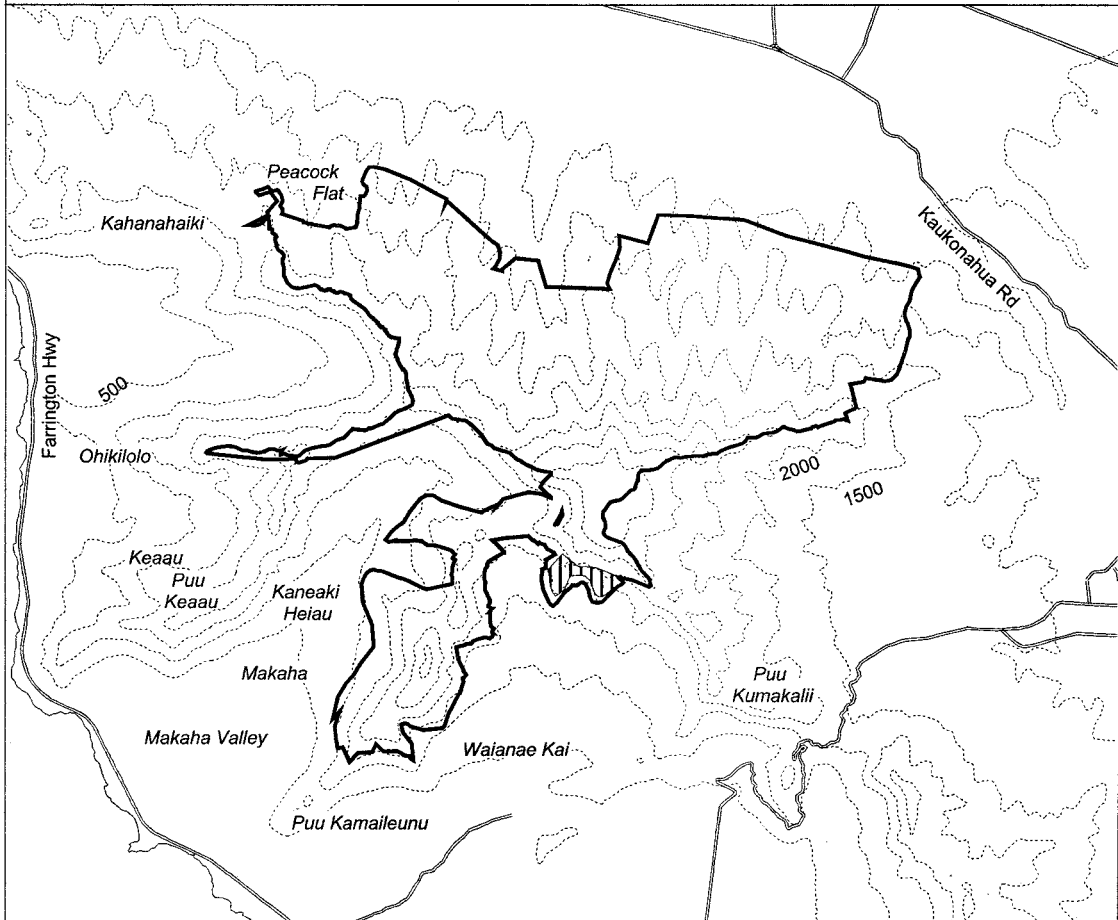

Map 97 Unit 4 - *Schiedea hookeri* - d

 Critical Habitat Unit 4

 Critical Habitat for
Schiedea hookeri - d

 Elevation (500-ft. contours)

 Major Road

 Coastline

0 0.5 1 1.5 Miles

0 0.5 1 1.5 Kilometers