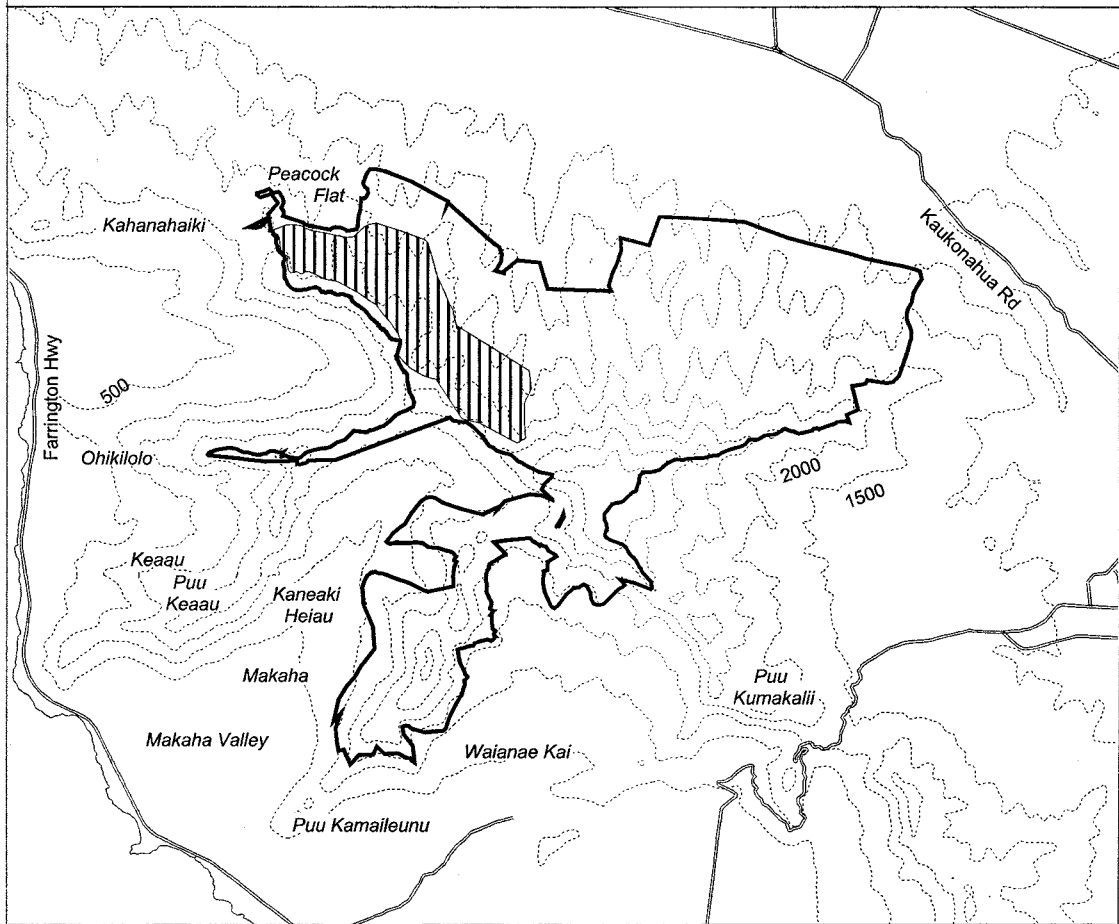

Map 98 Unit 4 - *Schiedea kaalae* - a

 Critical Habitat Unit 4

 Critical Habitat for  
*Schiedea kaalae* - a

 Elevation (500-ft. contours)

 Major Road

 Coastline

0 0.5 1 1.5 Miles

0 0.5 1 1.5 Kilometers