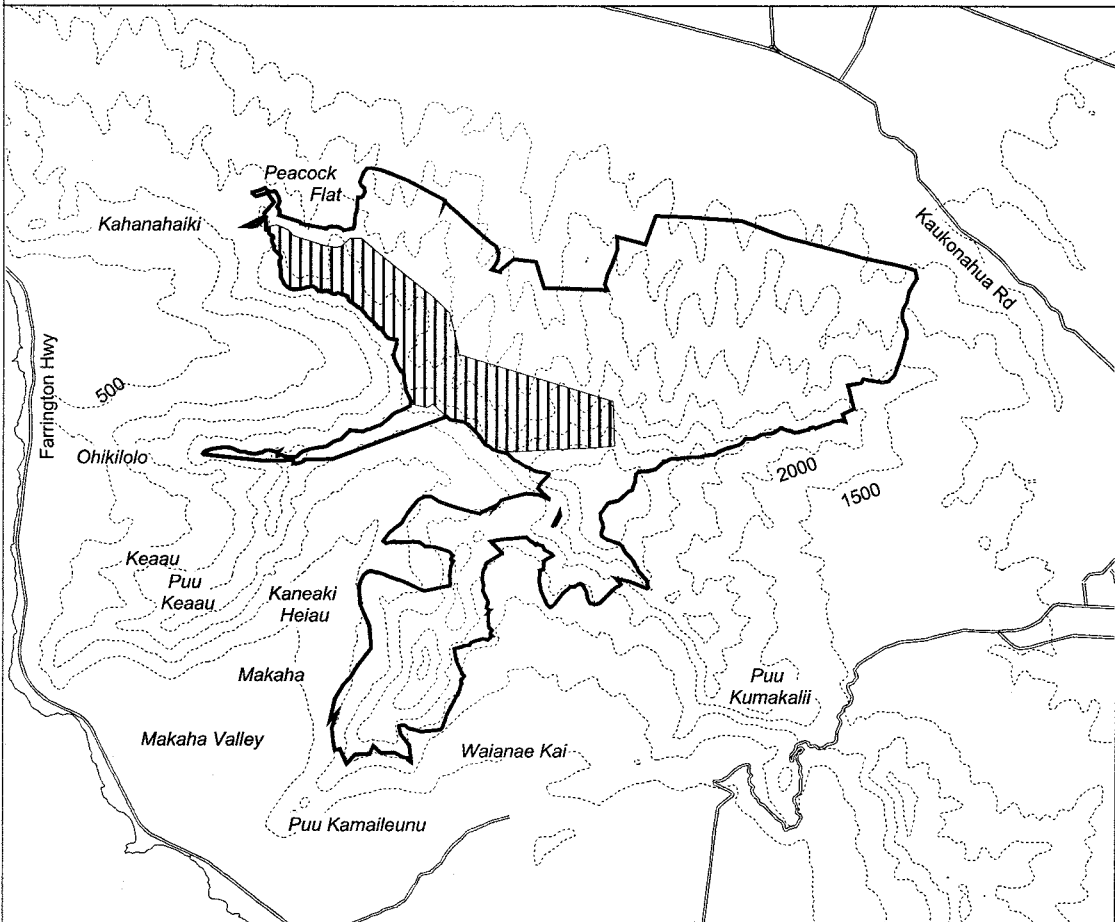

Map 99 Unit 4 - *Schiedea nuttallii* - a

 Critical Habitat Unit 4

 Critical Habitat for
Schiedea nuttallii - a

 Elevation (500-ft. contours)

 Major Road

 Coastline

0 0.5 1 1.5 Miles

0 0.5 1 1.5 Kilometers