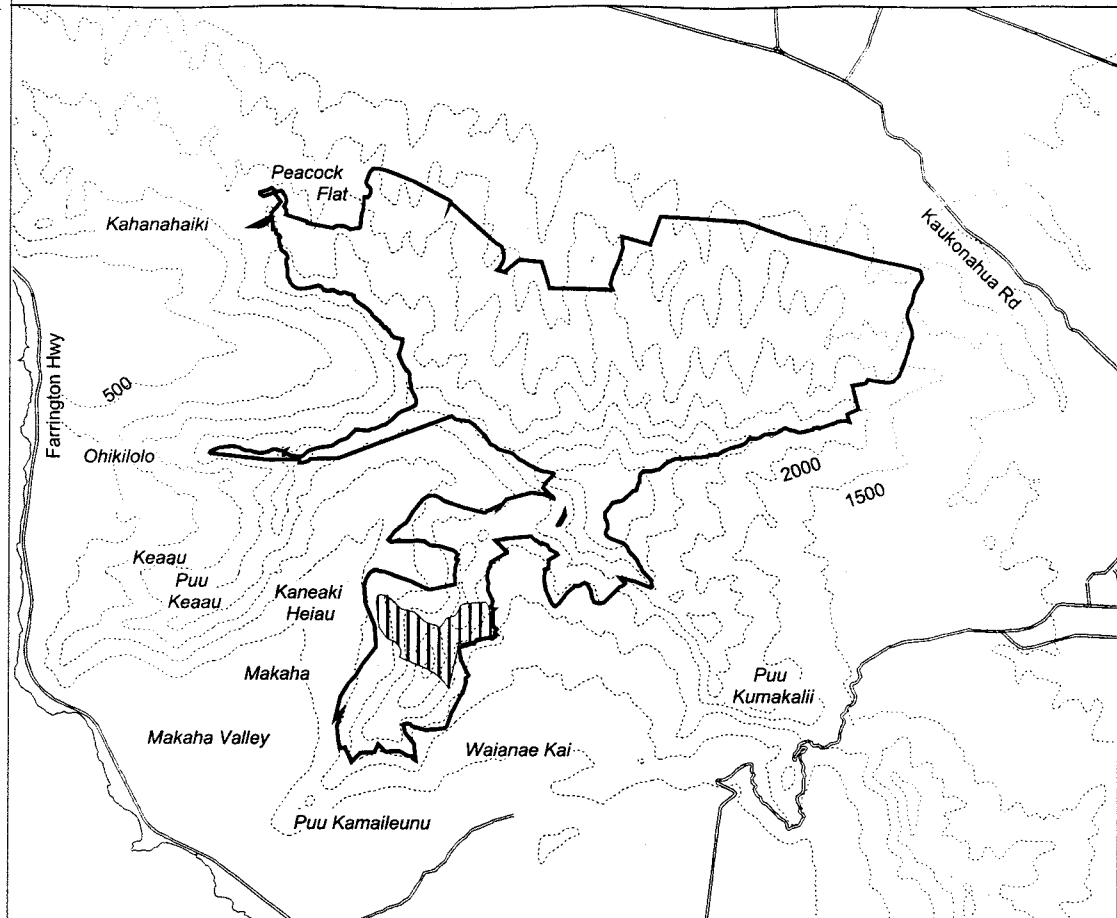

Map 102 Unit 4 - *Tetramolopium filiforme* - a

-  Critical Habitat Unit 4
-  Critical Habitat for *Tetramolopium filiforme* - a

0 0.5 1 1.5 Miles

0 0.5 1 1.5 Kilometers

-  Elevation (500-ft. contours)
-  Major Road
-  Coastline