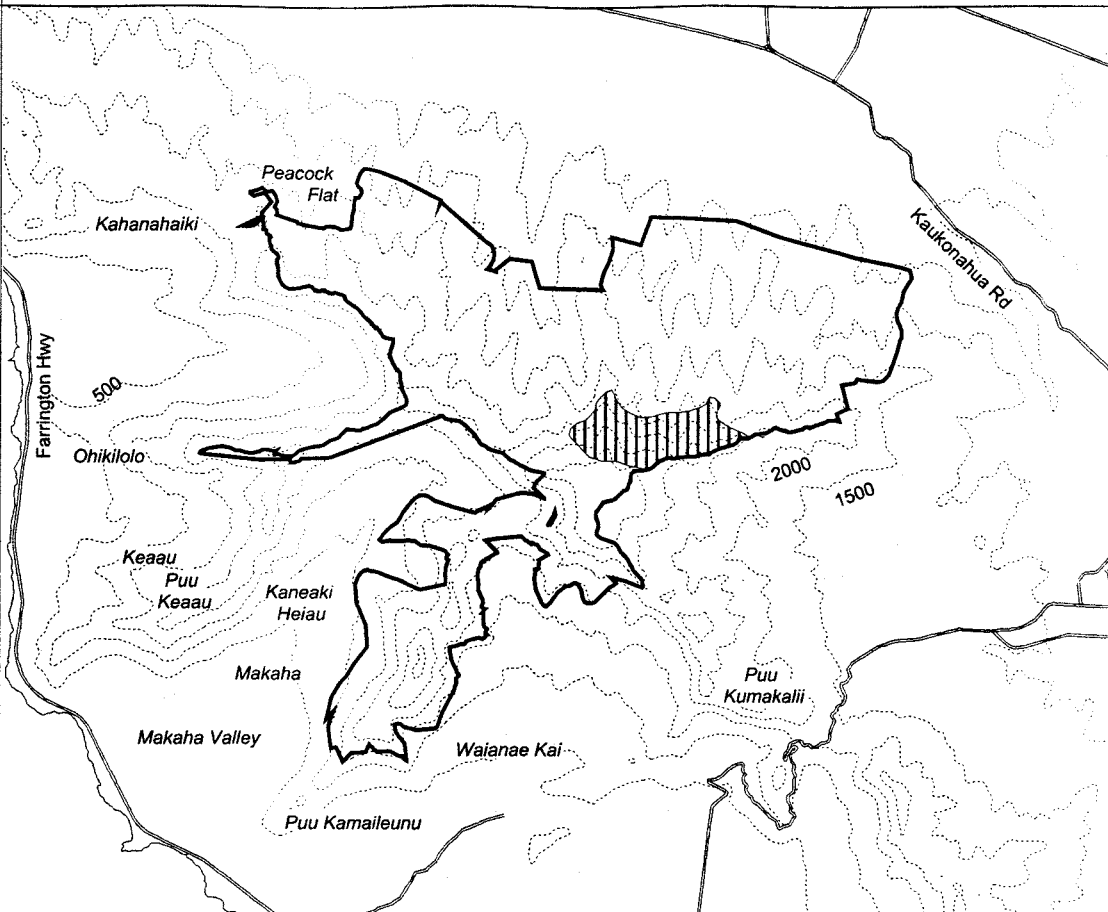

Map 103 Unit 4 - *Tetramolopium lepidotum* ssp. *lepidotum* - a

-  Critical Habitat Unit 4
-  Critical Habitat for *Tetramolopium lepidotum* ssp. *lepidotum* - a
-  Elevation (500-ft. contours)
-  Major Road
-  Coastline