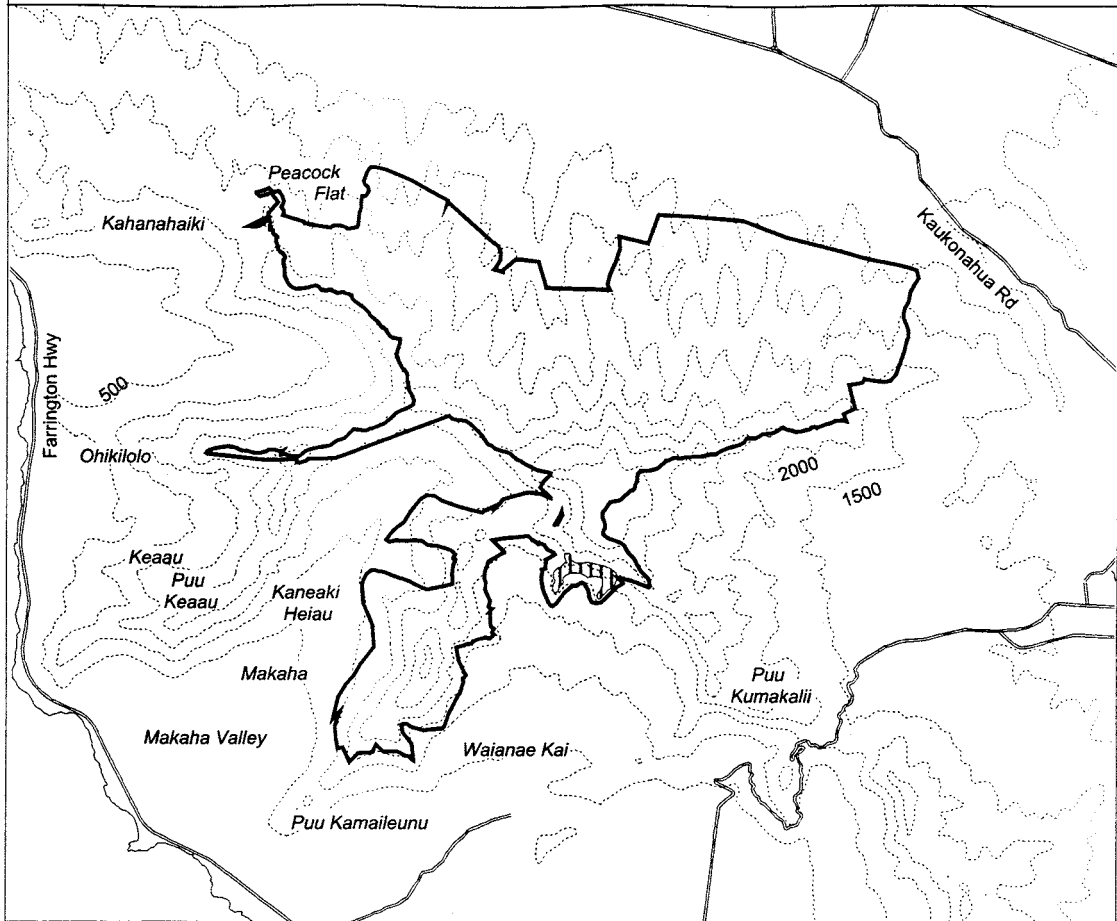

Map 104 Unit 4 - *Tetramolopium lepidotum* ssp. *lepidotum* - b

Critical Habitat Unit 4

Critical Habitat for
Tetramolopium lepidotum
ssp. *lepidotum* - b

Elevation (500-ft. contours)

Major Road

Coastline

0 0.5 1 1.5 Miles

0 0.5 1 1.5 Kilometers