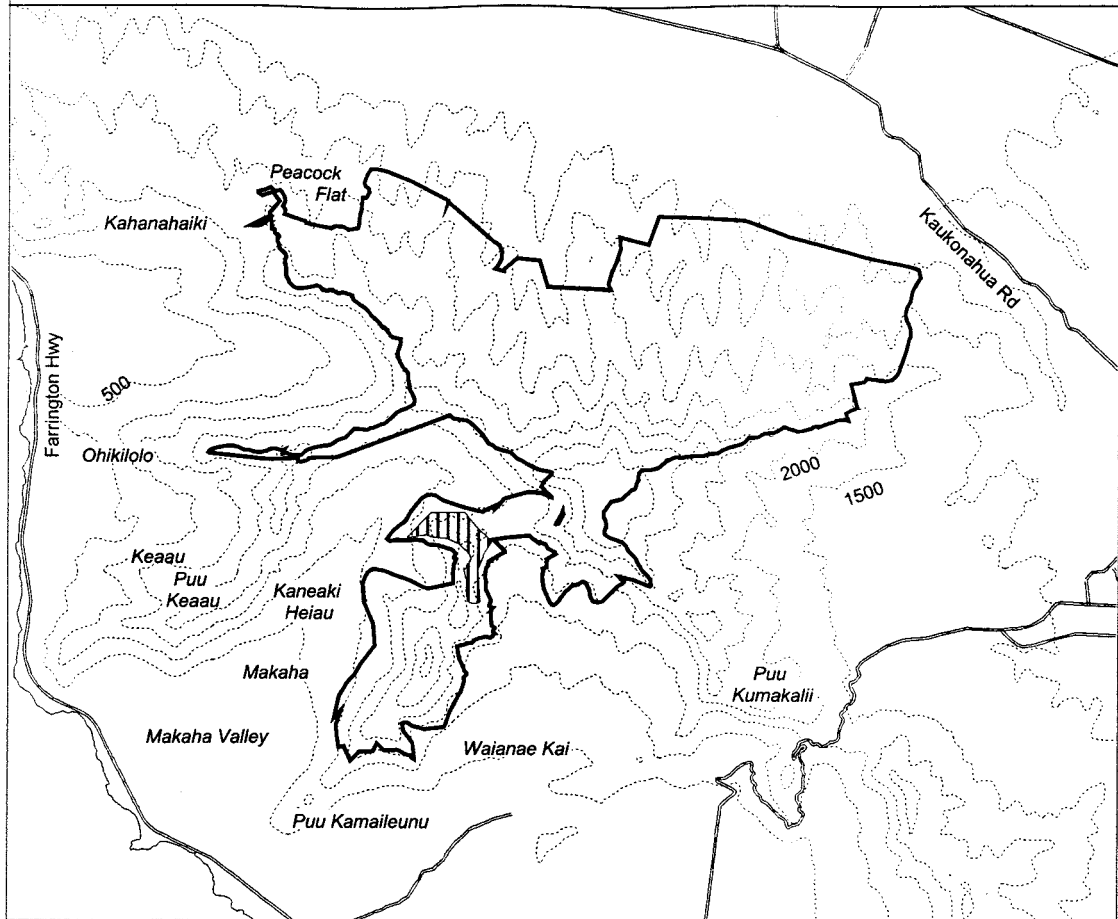

Map 105 Unit 4 - *Urera kaalae* - a

 Critical Habitat Unit 4

 Critical Habitat for
Urera kaalae - a

 Elevation (500-ft. contours)

 Major Road

 Coastline

0 0.5 1 1.5 Miles

0 0.5 1 1.5 Kilometers