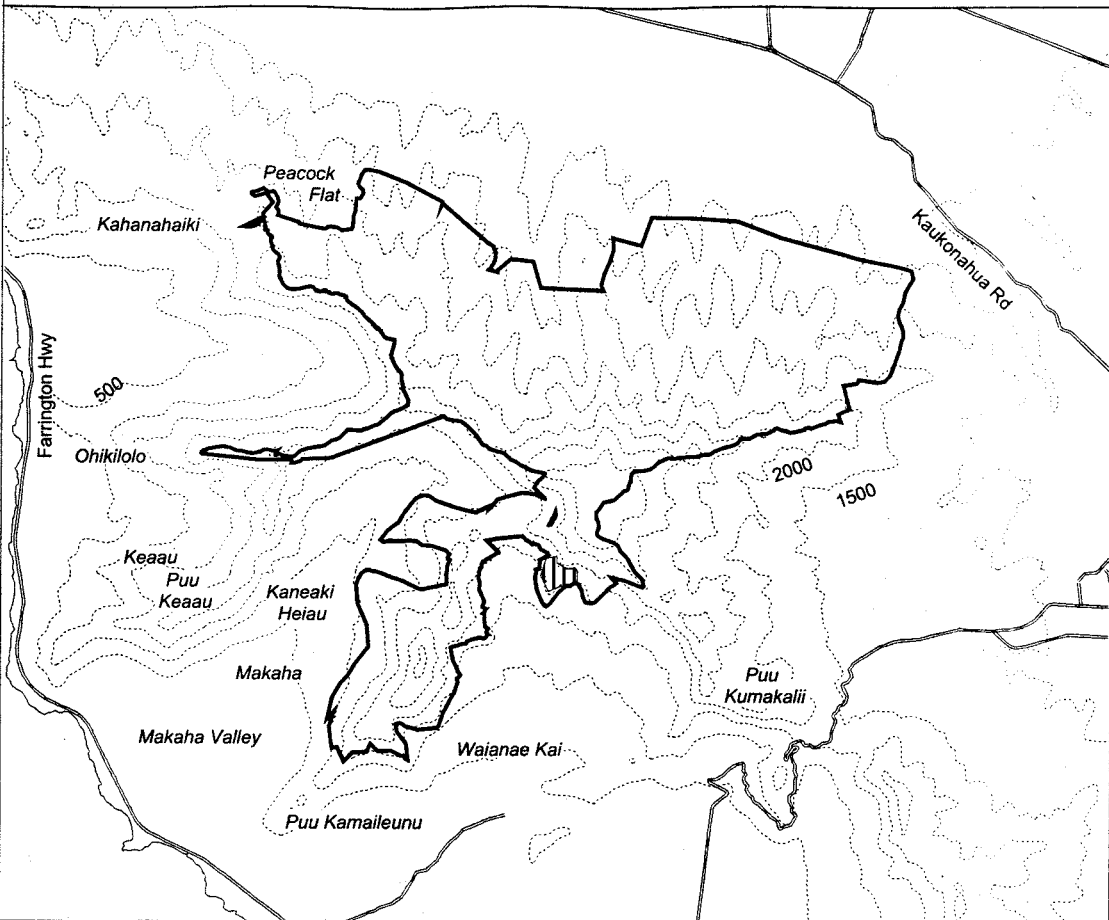

Map 106 Unit 4 - *Urera kaalae* - b

Critical Habitat Unit 4

Critical Habitat for
Urera kaalae - b

Elevation (500-ft. contours)

Major Road

Coastline

0 0.5 1 1.5 Miles

0 0.5 1 1.5 Kilometers