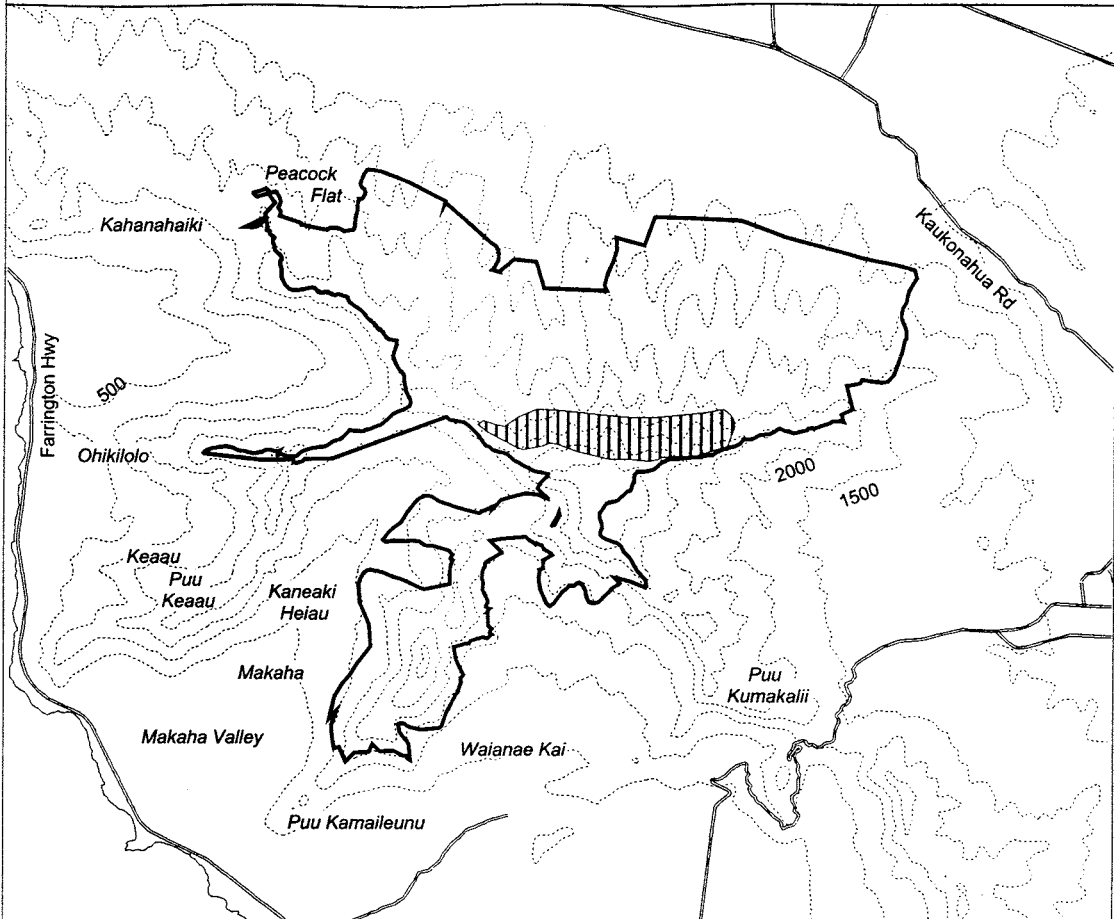

Map 107 Unit 4 - *Viola chamissoniana* ssp. *chamissoniana* - a

Critical Habitat Unit 4
Critical Habitat for
Viola chamissoniana
ssp. *chamissoniana* - a

0 0.5 1 1.5 Miles

0 0.5 1 1.5 Kilometers

~ ~ ~ Elevation (500-ft. contours)

== Major Road

— Coastline