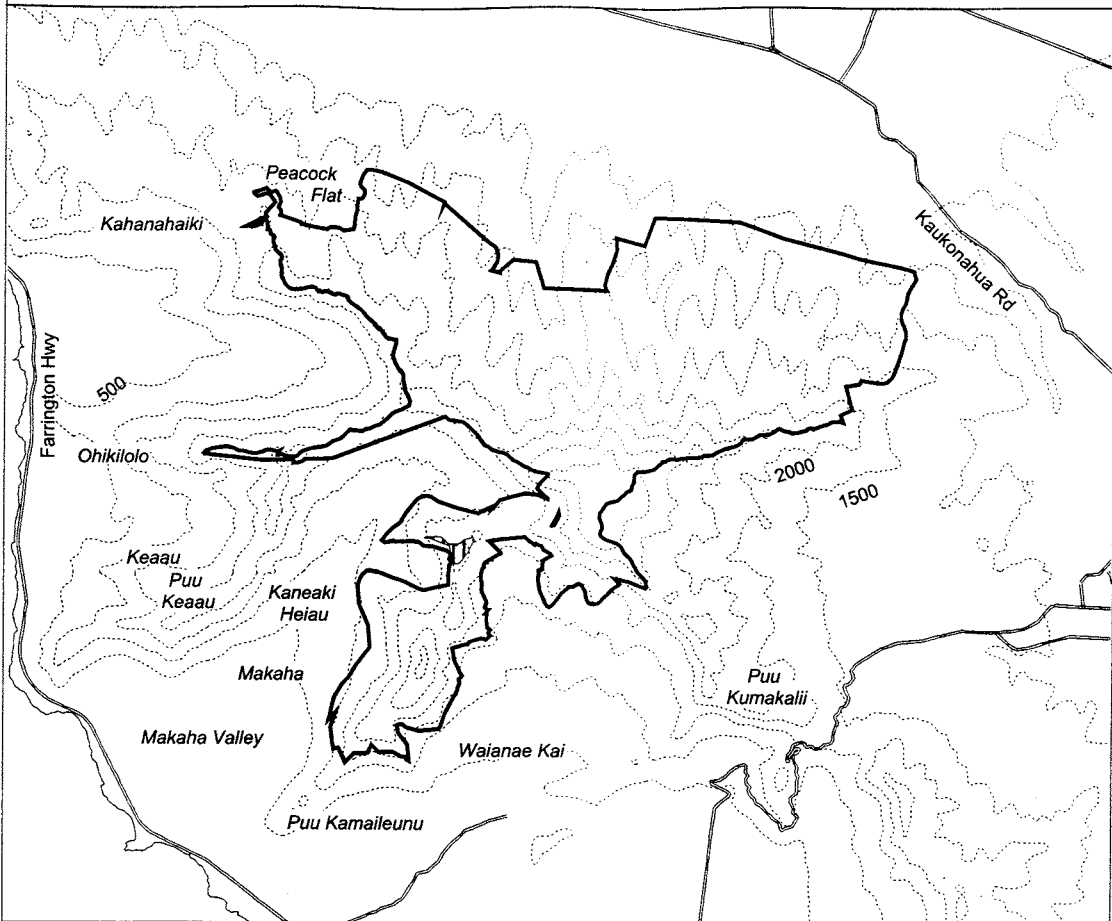

# Map 108 Unit 4 - *Viola chamissoniana* ssp. *chamissoniana* - b

Critical Habitat Unit 4

Critical Habitat for  
*Viola chamissoniana* ssp. *chamissoniana* - b

Elevation (500-ft. contours)

Major Road

Coastline

0 0.5 1 1.5 Miles

0 0.5 1 1.5 Kilometers