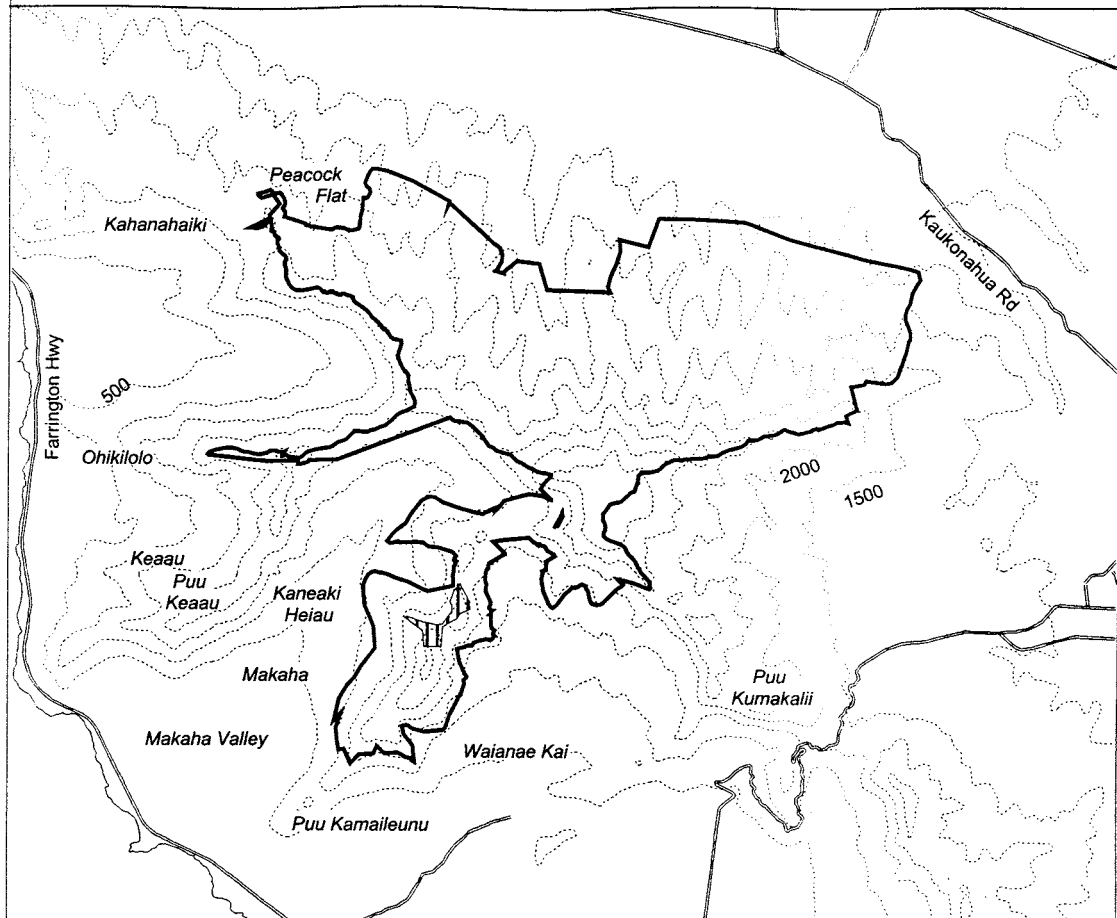

Map 109 Unit 4 - *Viola chamissoniana* ssp. *chamissoniana* - c

Critical Habitat Unit 4

Critical Habitat for  
*Viola chamissoniana* ssp. *chamissoniana* - c

Elevation (500-ft. contours)

Major Road

Coastline

0 0.5 1 1.5 Miles

0 0.5 1 1.5 Kilometers