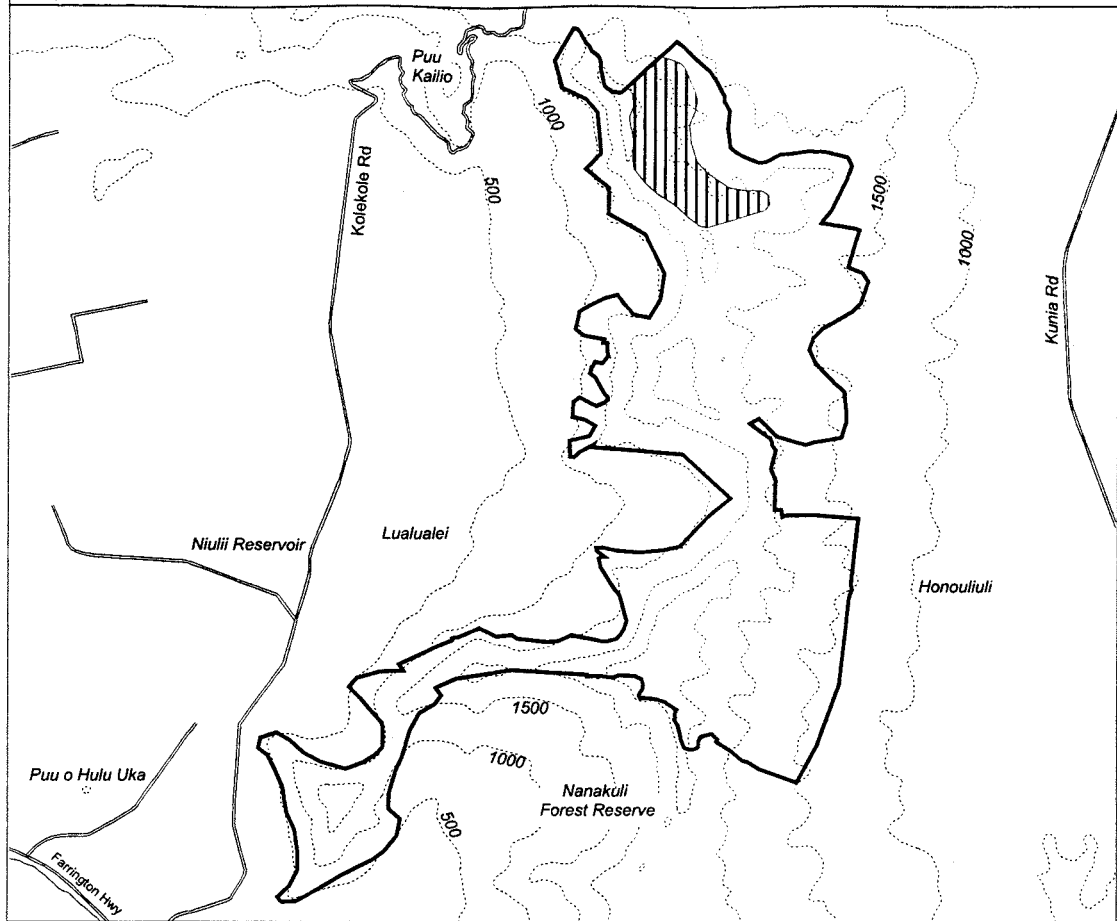

# Map 126 Unit 15 - *Alectryon macrococcus* - b

Critical Habitat Unit 15

Critical Habitat for  
*Alectryon macrococcus* - b

Elevation (500-ft. contours)

Major Road

Coastline

0 0.5 1 Miles

0 0.5 1 Kilometers