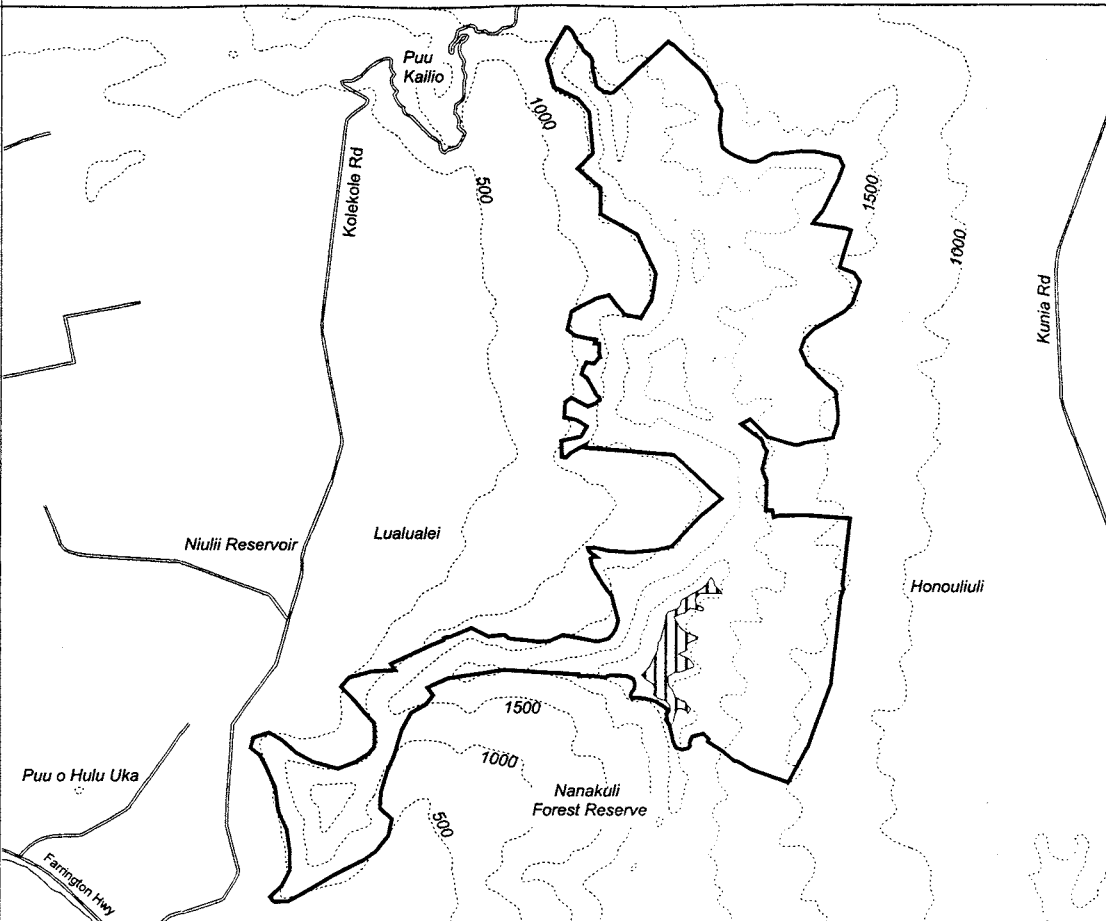

Map 127 Unit 15 - *Alsindendron obovatum* - c

-  Critical Habitat Unit 15
-  Critical Habitat for *Alsindendron obovatum* - c
-  Elevation (500-ft. contours)
-  Major Road
-  Coastline