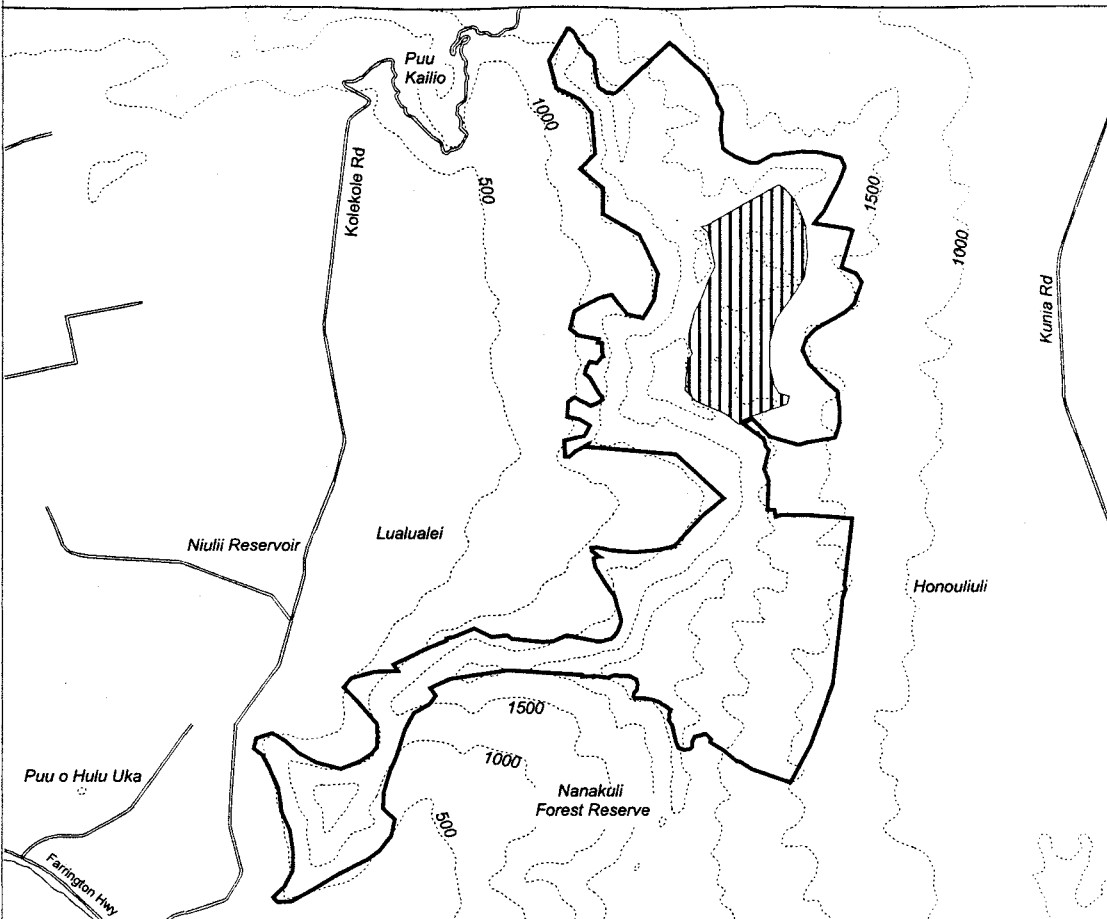

Map 128 Unit 15 - *Cenchrus agrimonioides* - c

Critical Habitat Unit 15

Critical Habitat for
Cenchrus agrimonioides - c

Elevation (500-ft. contours)

Major Road

Coastline

0 0.5 1 Miles

0 0.5 1 Kilometers