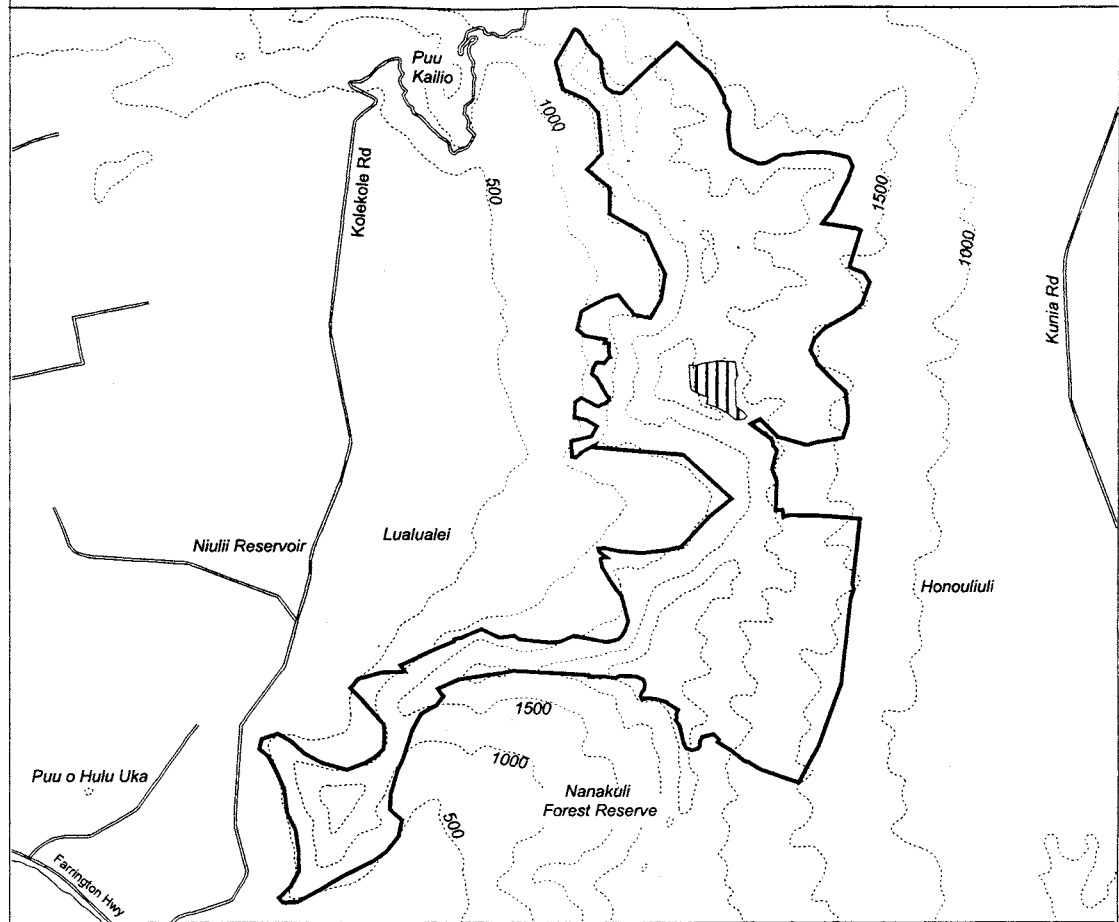

# Map 131 Unit 15 - *Chamaesyce herbstii* - c

 Critical Habitat Unit 15

 Critical Habitat for  
*Chamaesyce herbstii* - c

 Elevation (500-ft. contours)

 Major Road

 Coastline

0 0.5 1 Miles

0 0.5 1 Kilometers