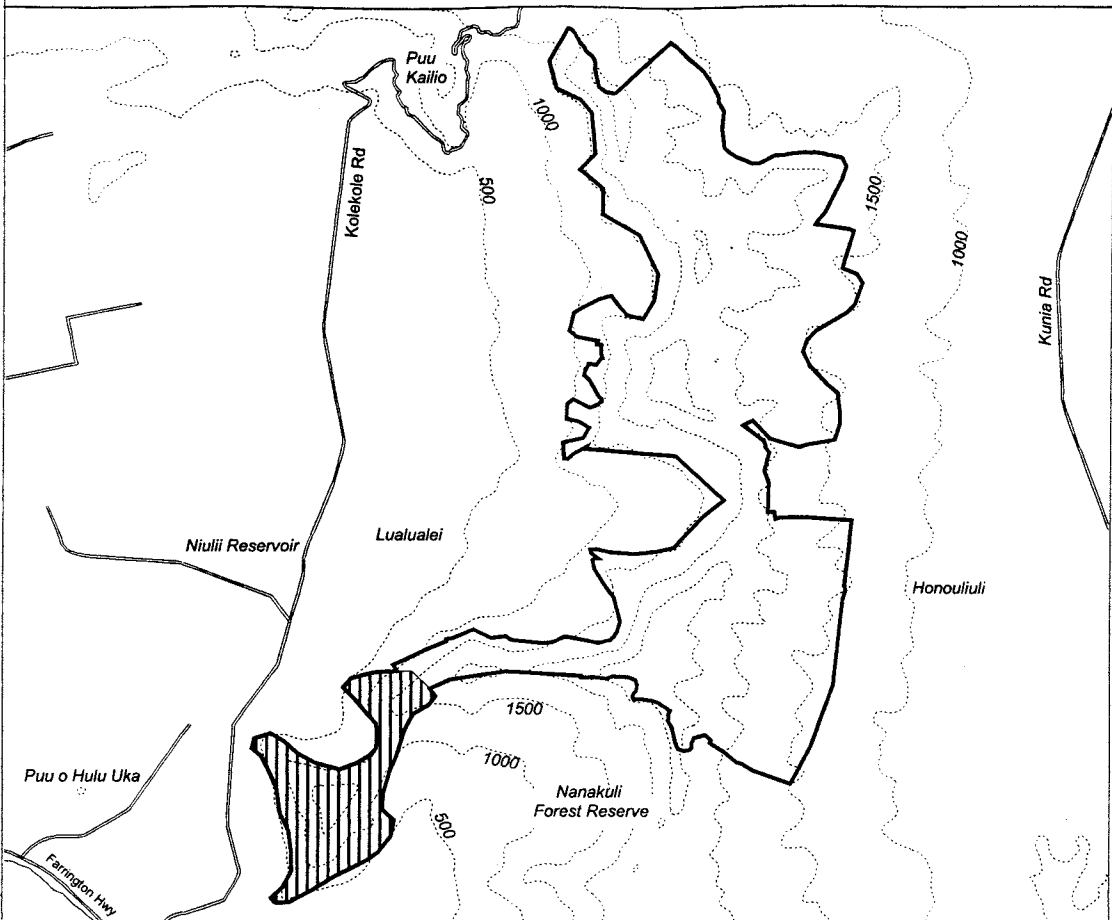

# Map 132 Unit 15 - *Chamaesyce kuwaleana* - d

Critical Habitat Unit 15

Critical Habitat for  
*Chamaesyce kuwaleana* - d

Elevation (500-ft. contours)

Major Road

Coastline

0 0.5 1 Miles

0 0.5 1 Kilometers