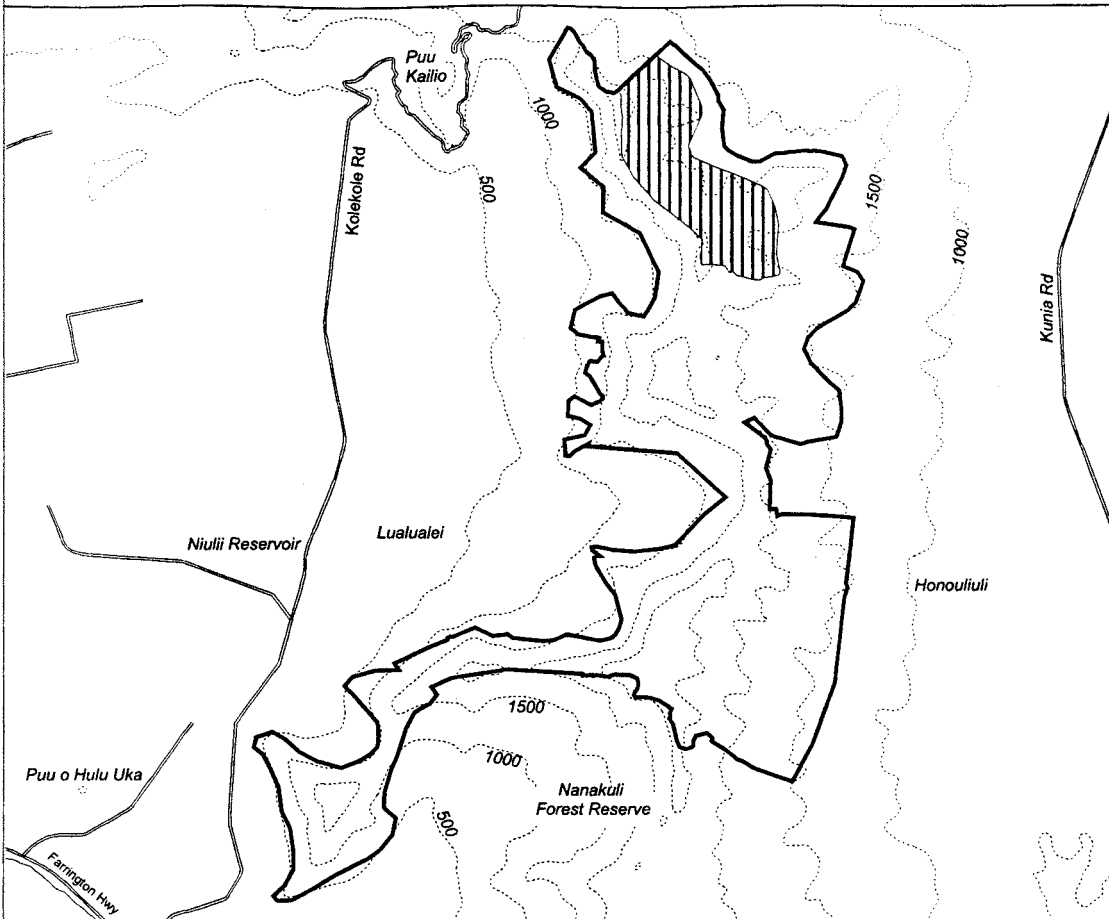

Map 133 Unit 15 - *Cyanea grimesiana* ssp. *obatae* - b

 Critical Habitat Unit 15

 Critical Habitat for
Cyanea grimesiana ssp. *obatae* - b

 Elevation (500-ft. contours)

 Major Road

 Coastline

0 0.5 1 Miles

0 0.5 1 Kilometers