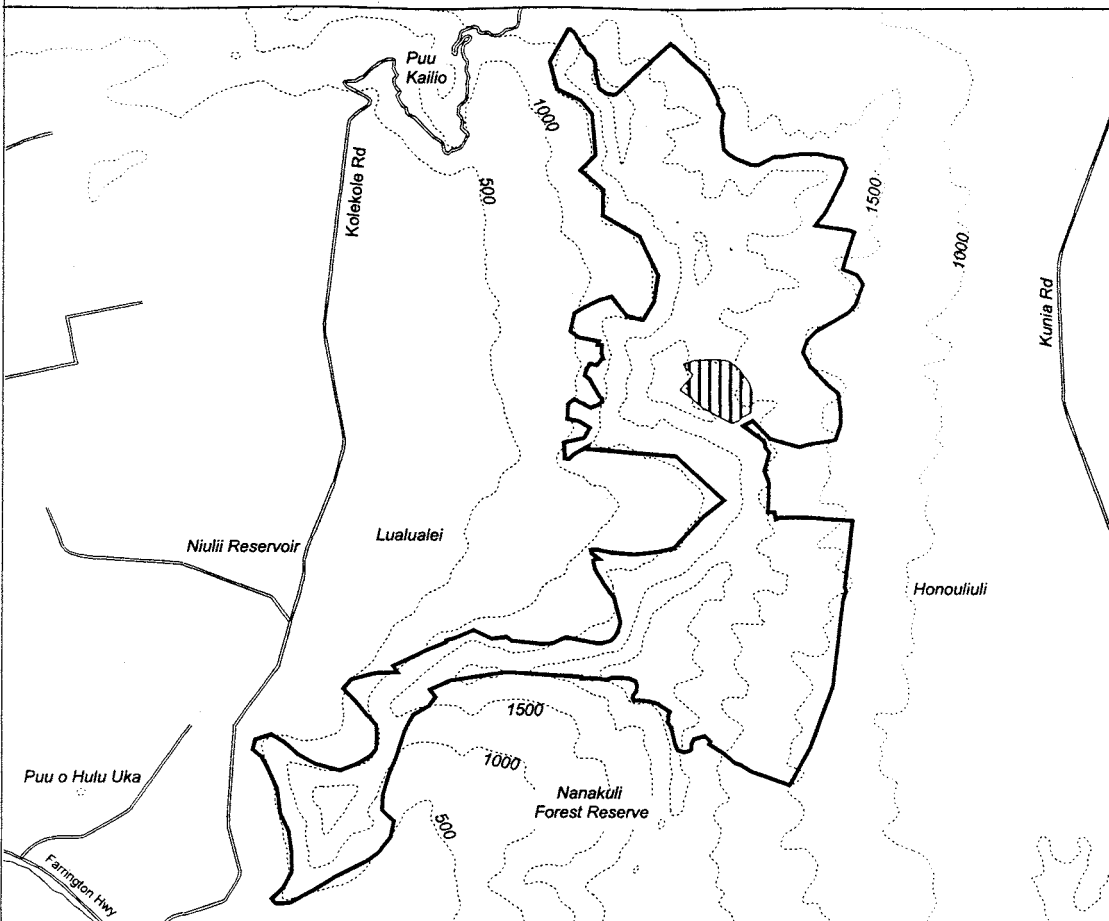

Map 134 Unit 15 - *Cyanea grimesiana* ssp. *obatae* - c

Critical Habitat Unit 15

Critical Habitat for
Cyanea grimesiana ssp. *obatae* - c

Elevation (500-ft. contours)

Major Road

Coastline

0 0.5 1 Miles

0 0.5 1 Kilometers