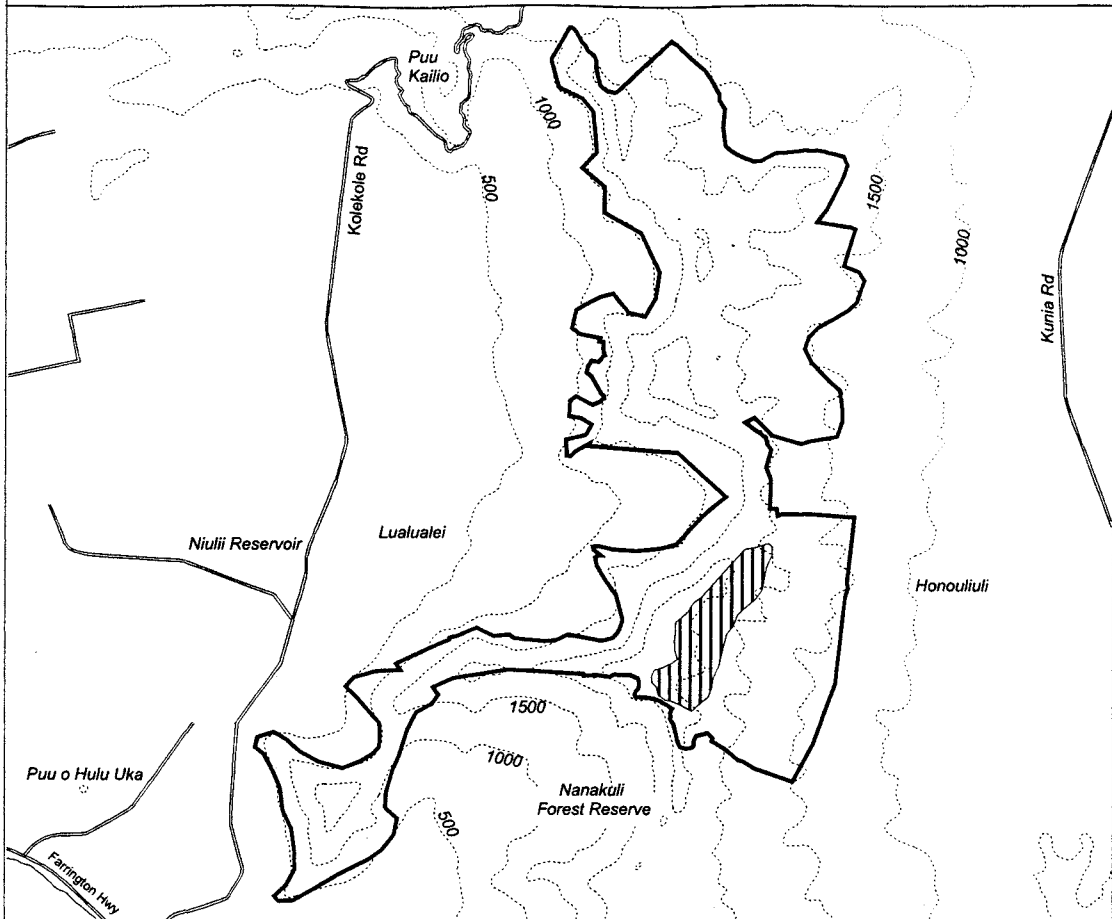

Map 135 Unit 15 - *Cyanea grimesiana ssp. obatae* - d

Critical Habitat Unit 15

Critical Habitat for
Cyanea grimesiana ssp. obatae - d

Elevation (500-ft. contours)

Major Road

Coastline

0 0.5 1 Miles

0 0.5 1 Kilometers