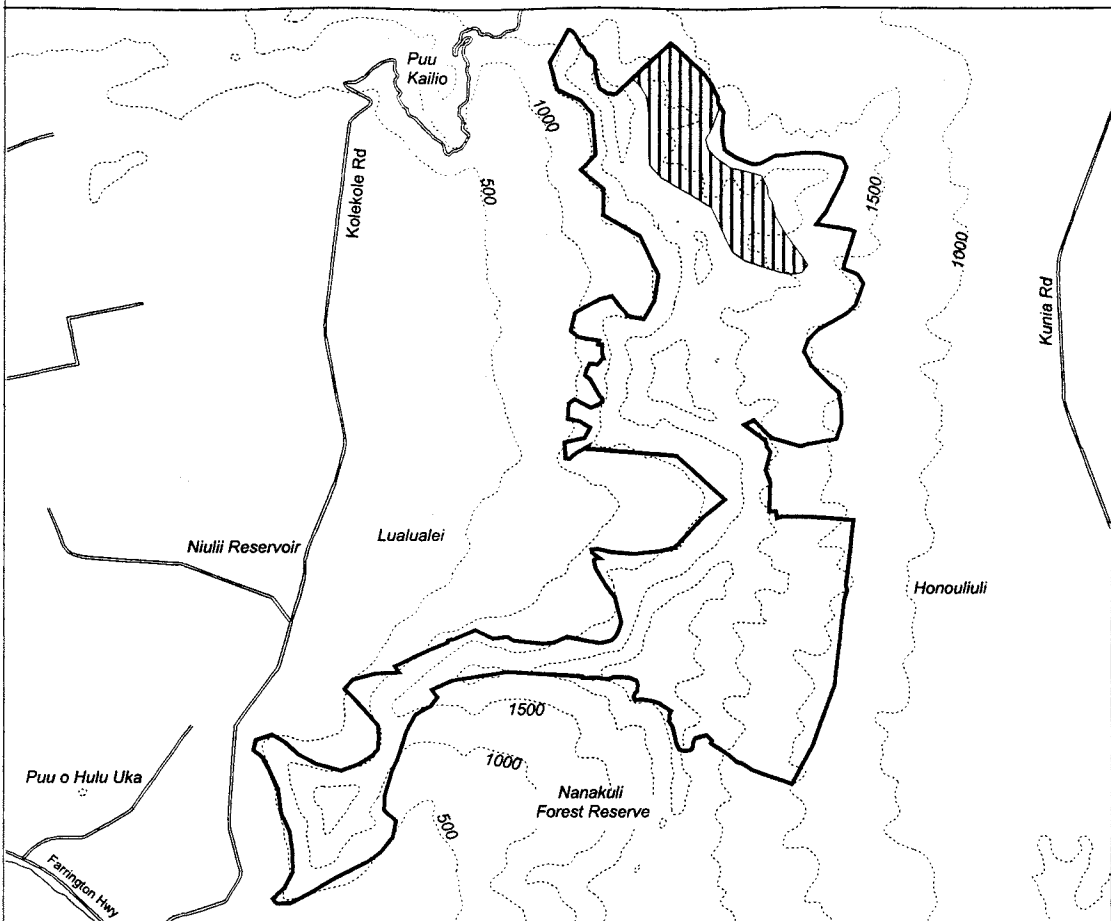

Map 136 Unit 15 - *Cyanea pinnatifida* - a

Critical Habitat Unit 15

Critical Habitat for
Cyanea pinnatifida - a

Elevation (500-ft. contours)

Major Road

Coastline

0 0.5 1 Miles

0 0.5 1 Kilometers