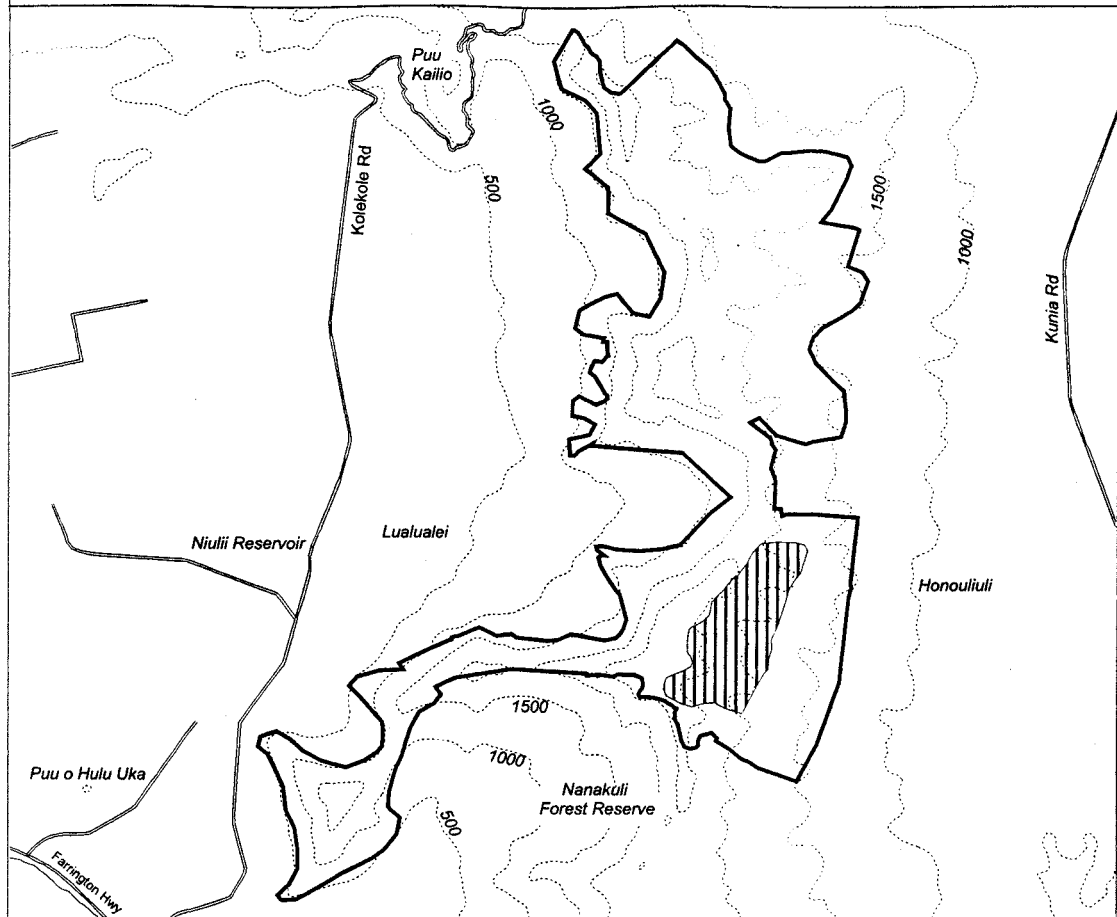

Map 138 Unit 15 - *Cyanea pinnatifida* - c

 Critical Habitat Unit 15

 Critical Habitat for
Cyanea pinnatifida - c

 Elevation (500-ft. contours)

 Major Road

 Coastline

0 0.5 1 Miles

0 0.5 1 Kilometers