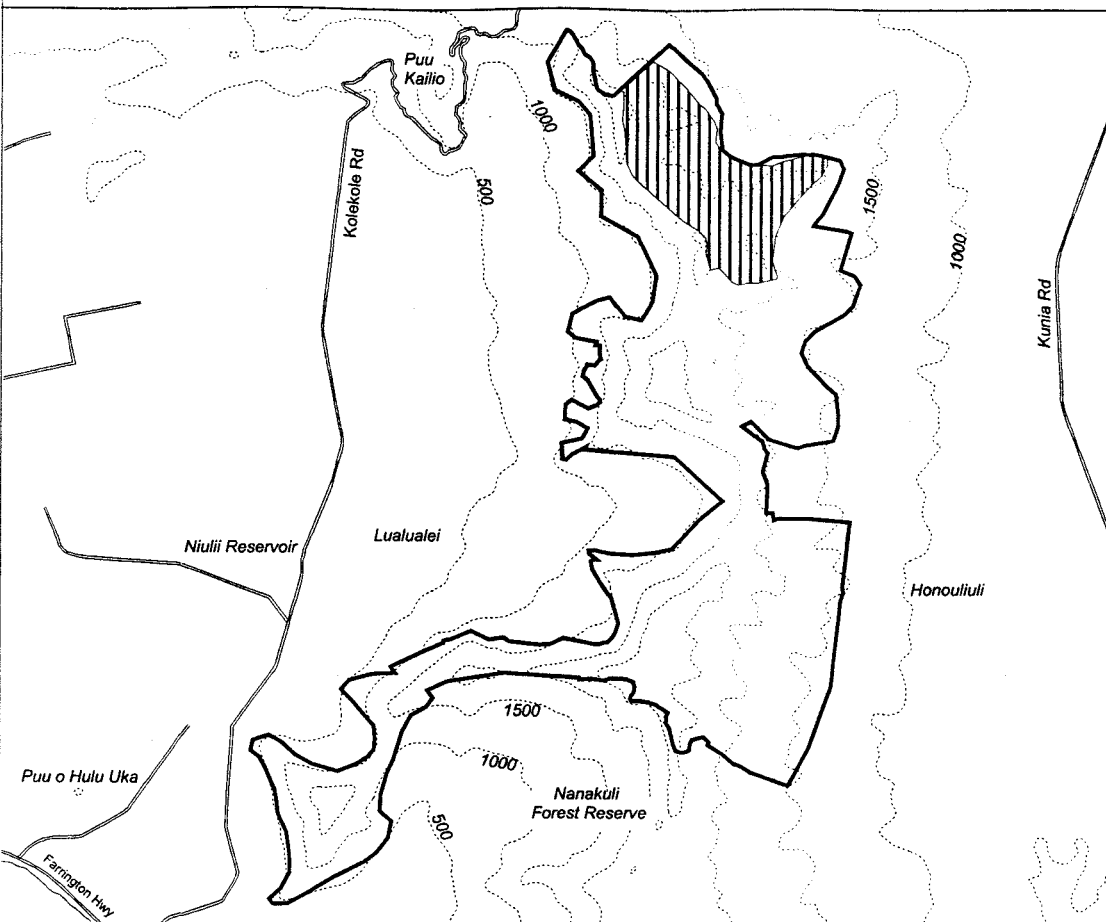

Map 139 Unit 15 - *Delissea subcordata* - b

 Critical Habitat Unit 15

 Critical Habitat for  
*Delissea subcordata* - b

 Elevation (500-ft. contours)

 Major Road

 Coastline

0 0.5 1 Miles

0 0.5 1 Kilometers