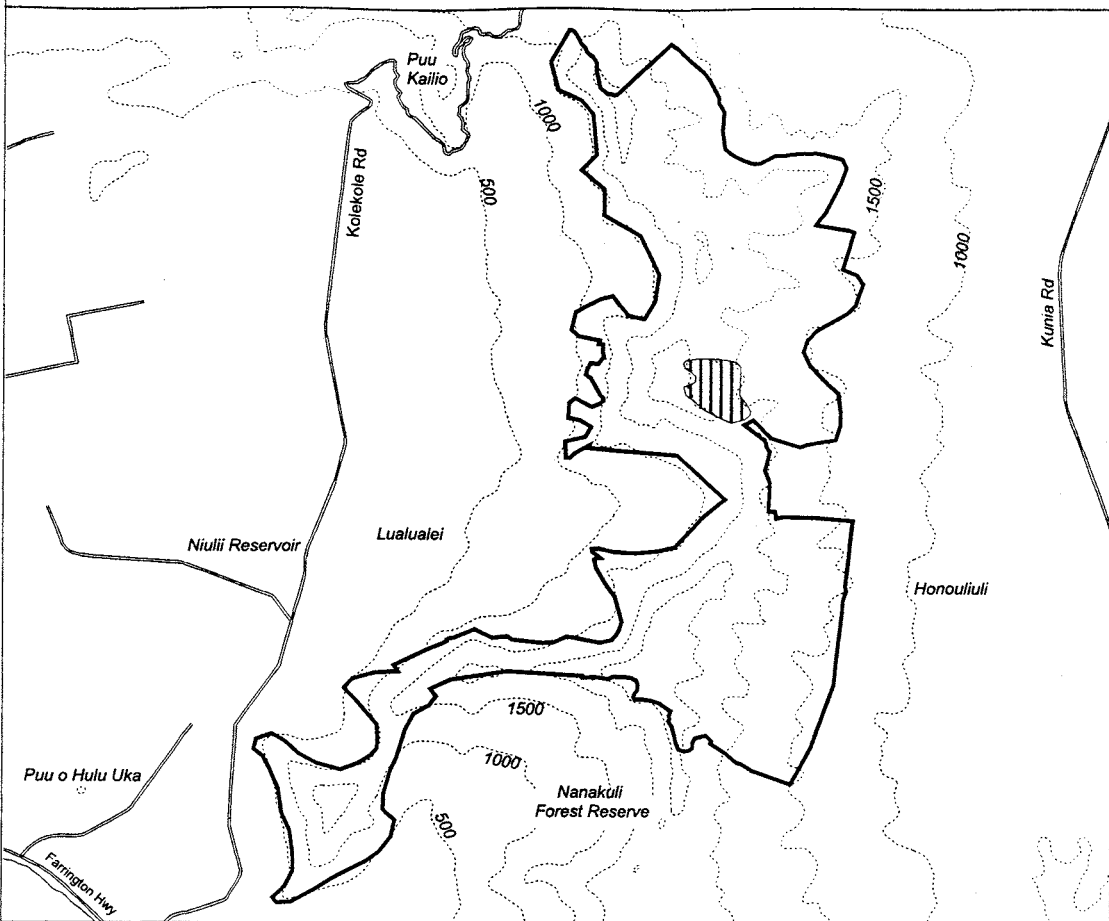

Map 140 Unit 15 - *Delissea subcordata* - c

Critical Habitat Unit 15

Critical Habitat for
Delissea subcordata - c

Elevation (500-ft. contours)

Major Road

Coastline

0 0.5 1 Miles

0 0.5 1 Kilometers