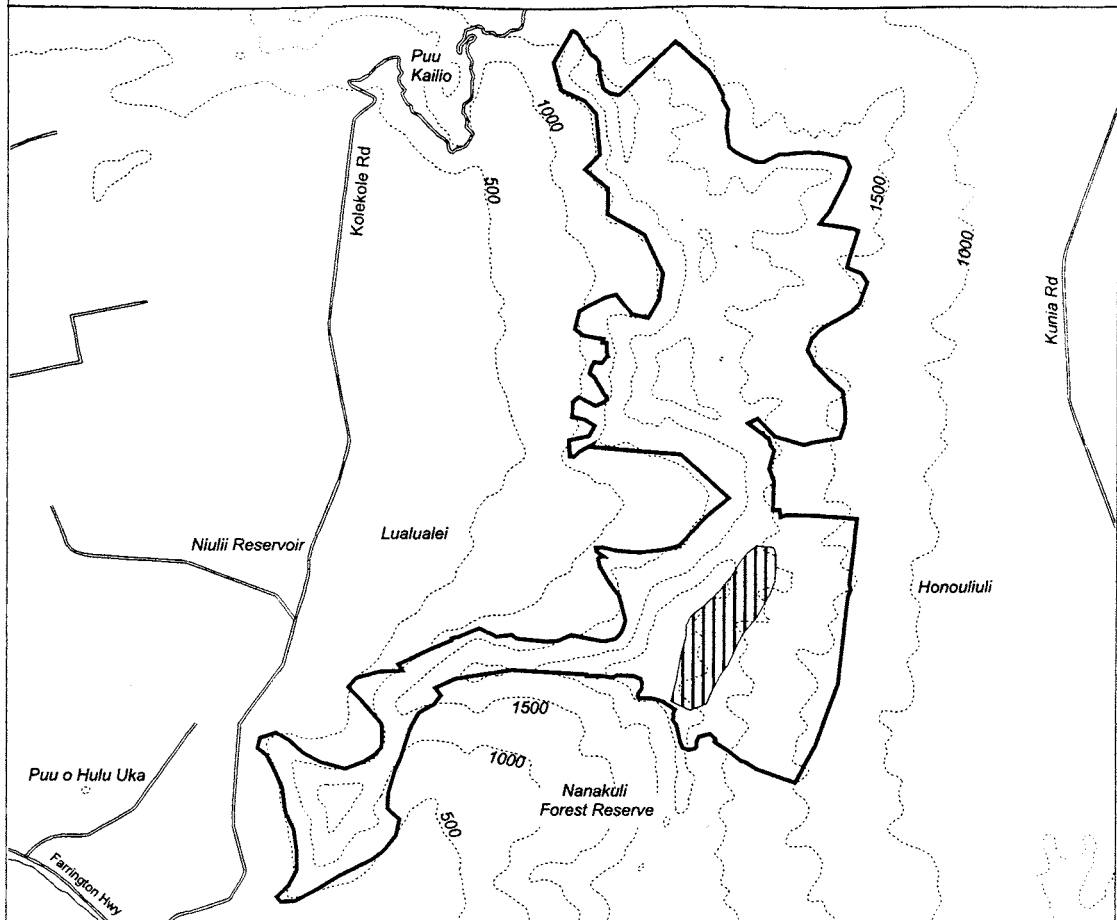

Map 141 Unit 15 - *Delissea subcordata* - d

-  Critical Habitat Unit 15
-  Critical Habitat for *Delissea subcordata* - d
-  Elevation (500-ft. contours)
-  Major Road
-  Coastline

0 0.5 1 Miles

0 0.5 1 Kilometers