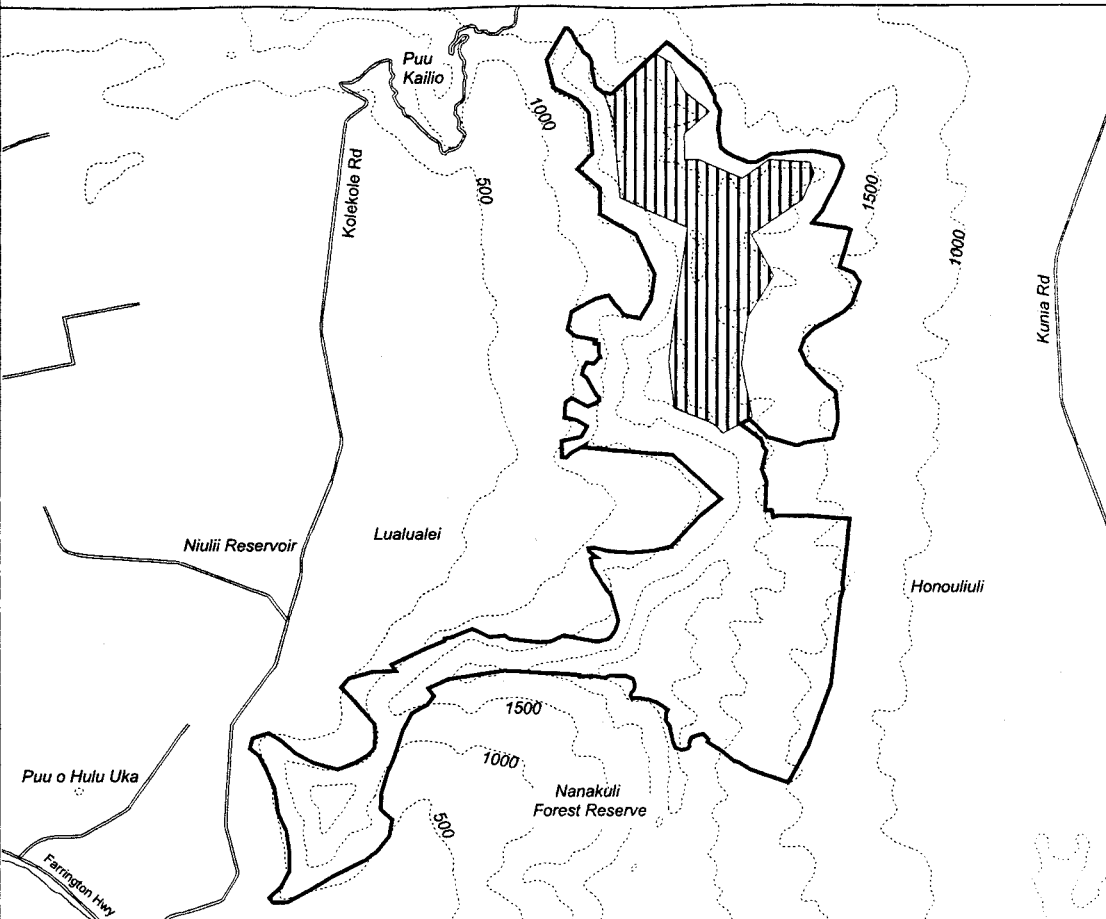

Map 142 Unit 15 - *Diellia falcata* - c

 Critical Habitat Unit 15

 Critical Habitat for
Diellia falcata - c

 Elevation (500-ft. contours)

 Major Road

 Coastline

0 0.5 1 Miles

0 0.5 1 Kilometers