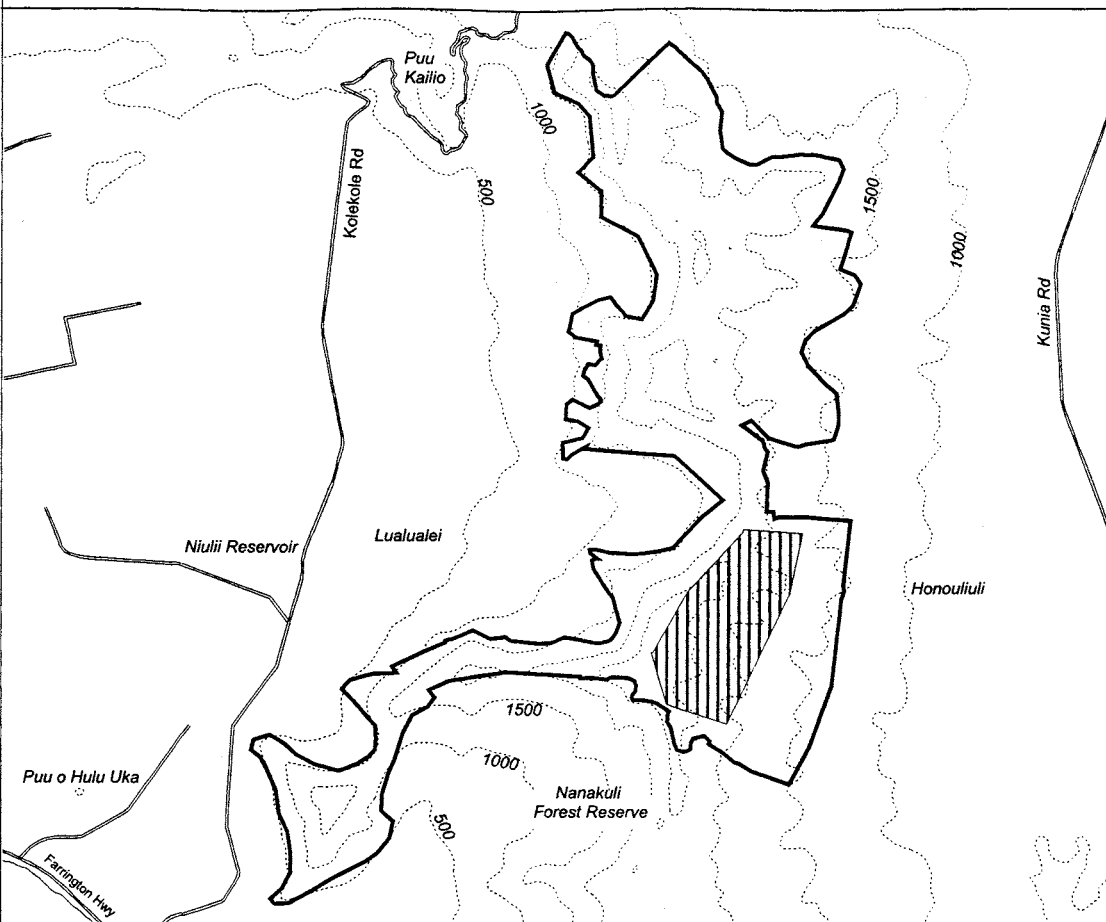

Map 143 Unit 15 - *Diellia falcata* - d

 Critical Habitat Unit 15

 Critical Habitat for
Diellia falcata - d

 Elevation (500-ft. contours)

 Major Road

 Coastline

0 0.5 1 Miles

0 0.5 1 Kilometers