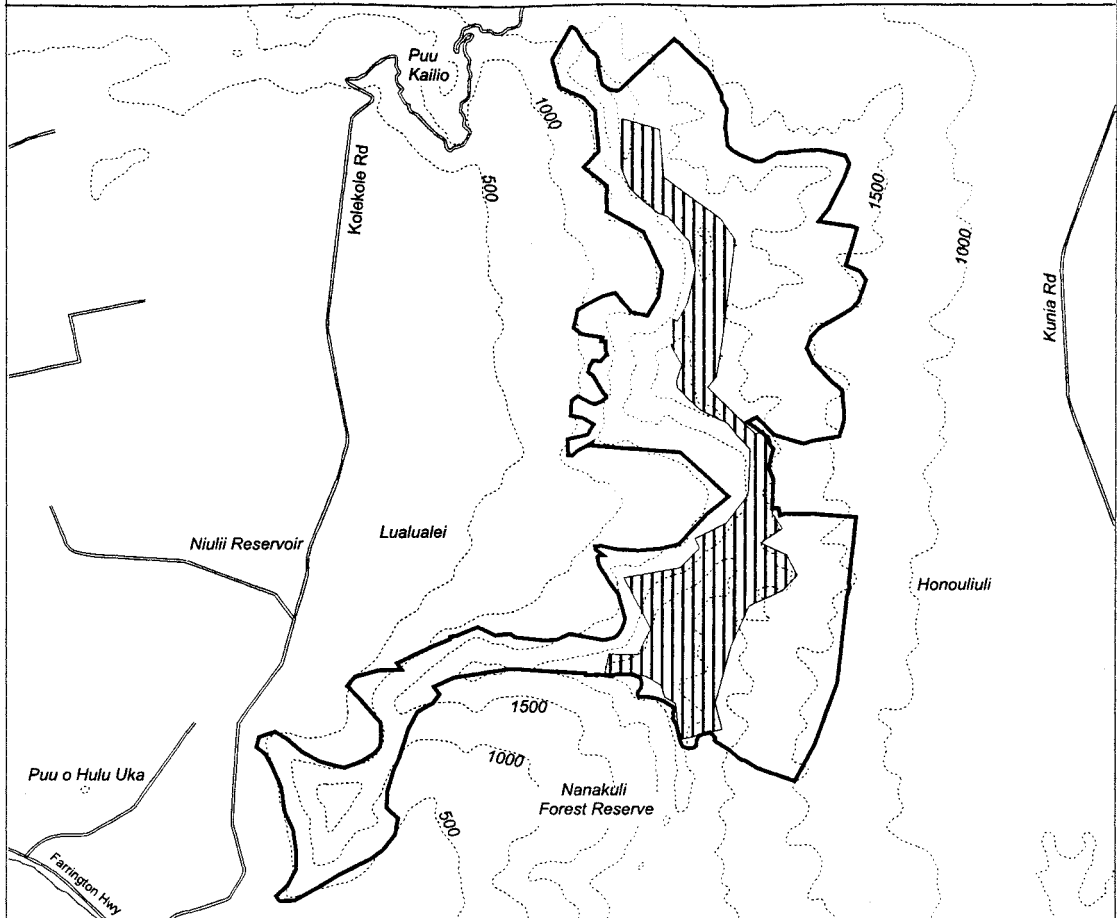

Map 144 Unit 15 - *Diellia unisora* - a

-  Critical Habitat Unit 15
-  Critical Habitat for *Diellia unisora* - a
-  Elevation (500-ft. contours)
-  Major Road
-  Coastline