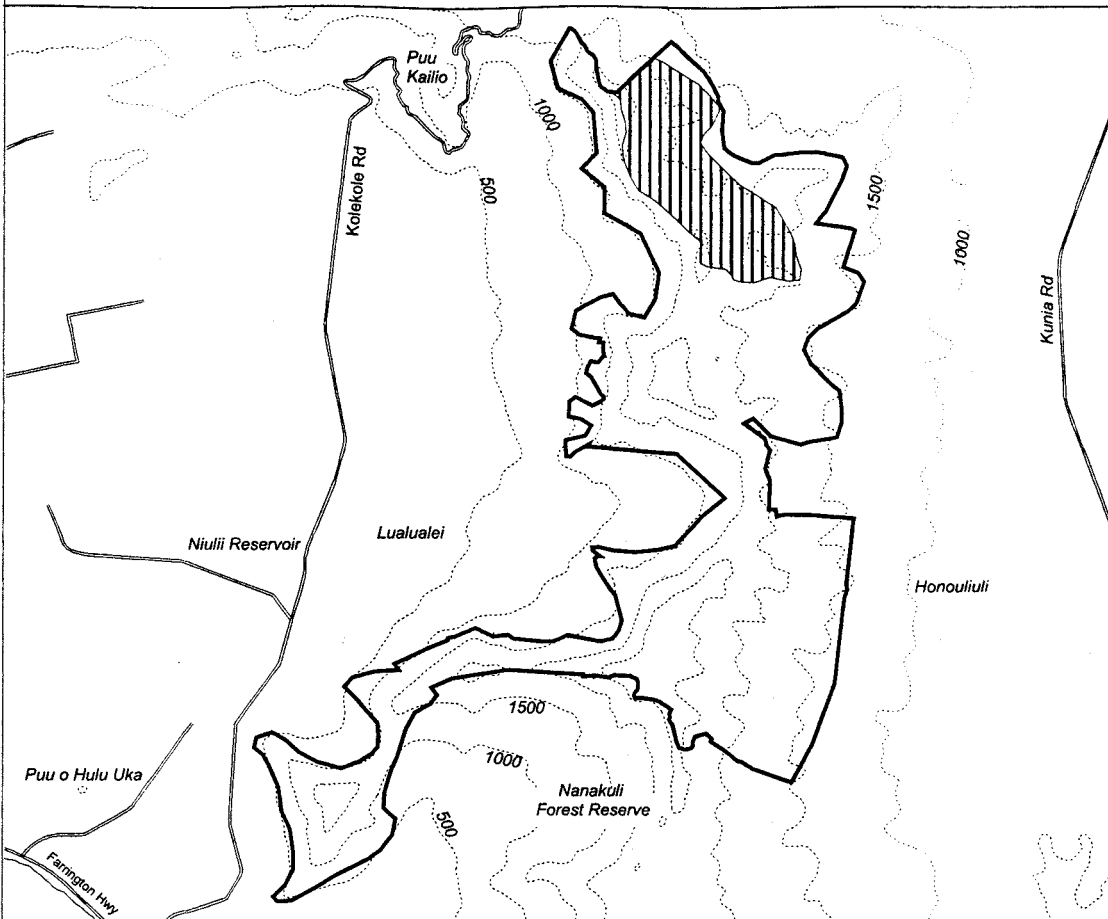

Map 146 Unit 15 - *Gouania meyenii* - c

 Critical Habitat Unit 15

 Critical Habitat for
Gouania meyenii - c

 Elevation (500-ft. contours)

 Major Road

 Coastline

0 0.5 1 Miles

0 0.5 1 Kilometers