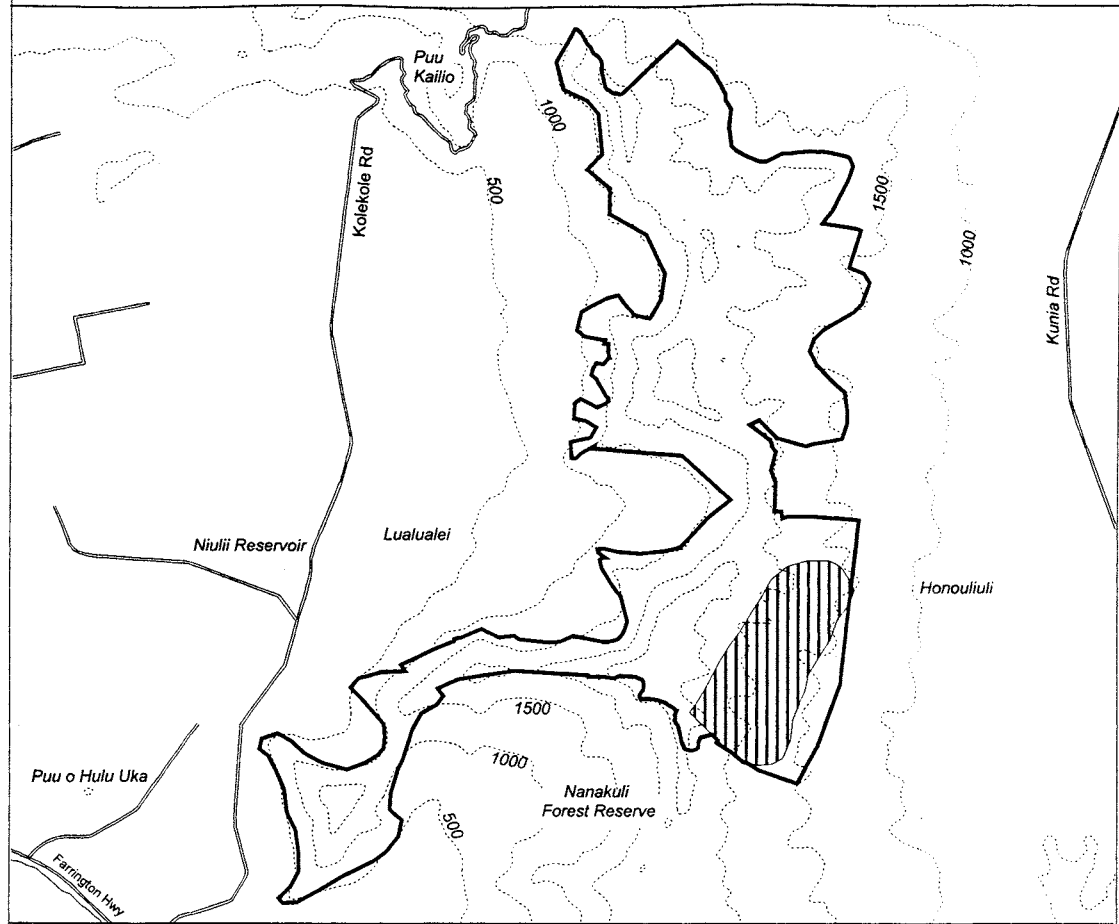

Map 147 Unit 15 - *Hedyotis coriacea* - a

 Critical Habitat Unit 15

 Critical Habitat for
Hedyotis coriacea - a

 Elevation (500-ft. contours)

 Major Road

 Coastline

0 0.5 1 Miles

0 0.5 1 Kilometers