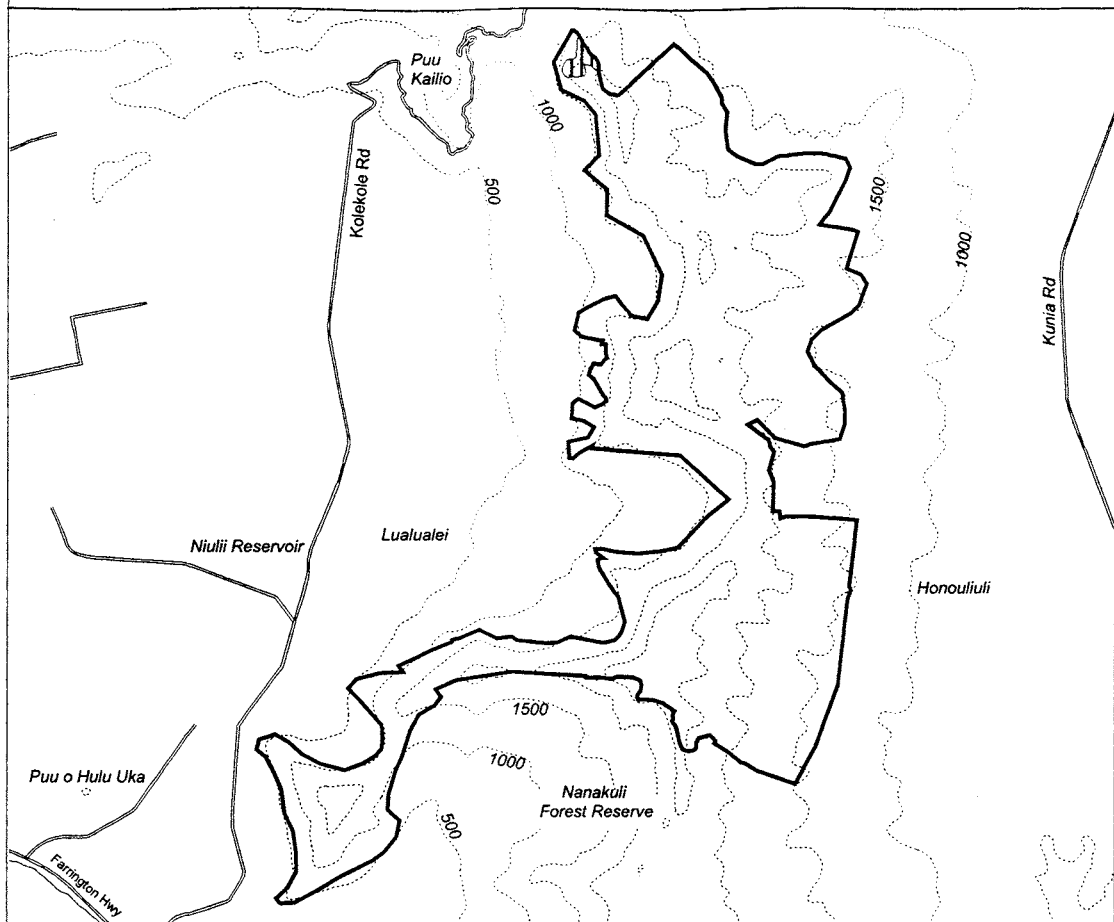

Map 148 Unit 15 - *Hedyotis parvula* - b

 Critical Habitat Unit 15

 Critical Habitat for
Hedyotis parvula - b

 Elevation (500-ft. contours)

 Major Road

 Coastline

0 0.5 1 Miles

0 0.5 1 Kilometers