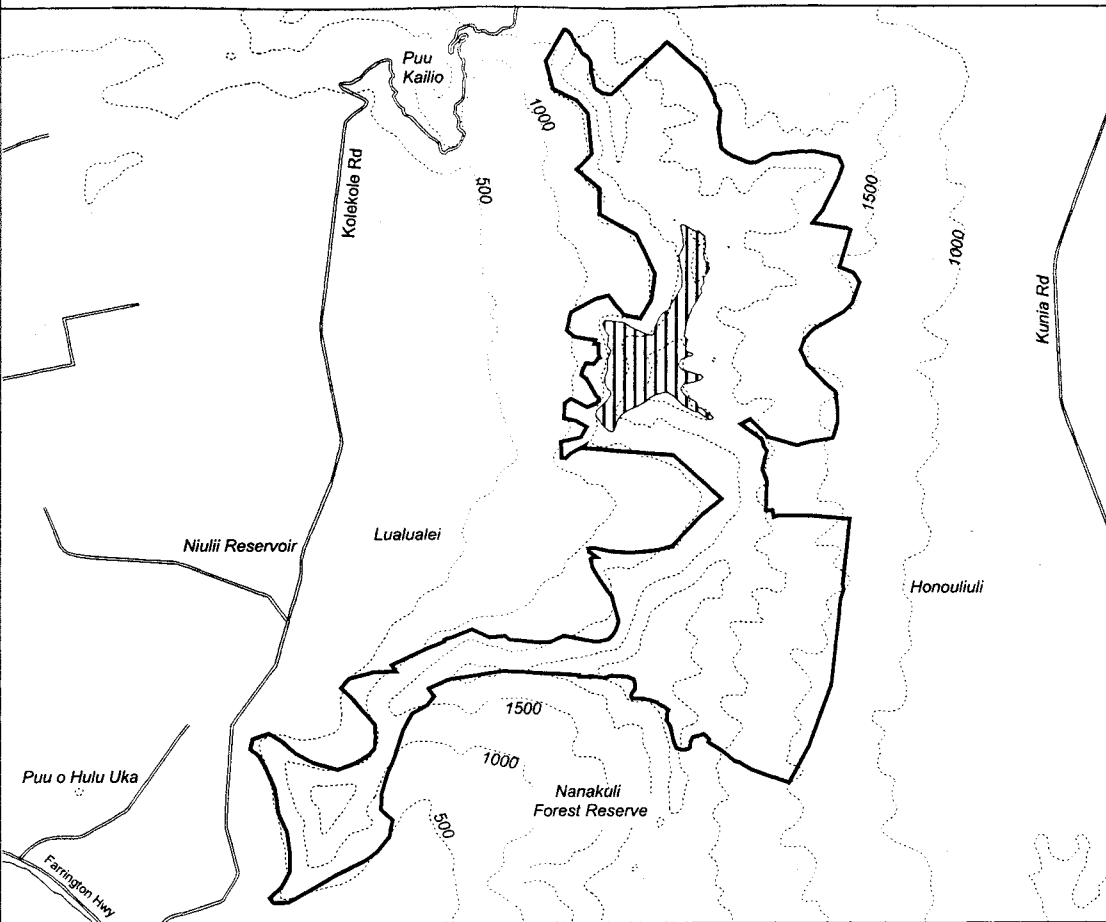

Map 149 Unit 15 - *Hedyotis parvula* - c

 Critical Habitat Unit 15

 Critical Habitat for
Hedyotis parvula - c

 Elevation (500-ft. contours)

 Major Road

 Coastline

0 0.5 1 Miles

0 0.5 1 Kilometers