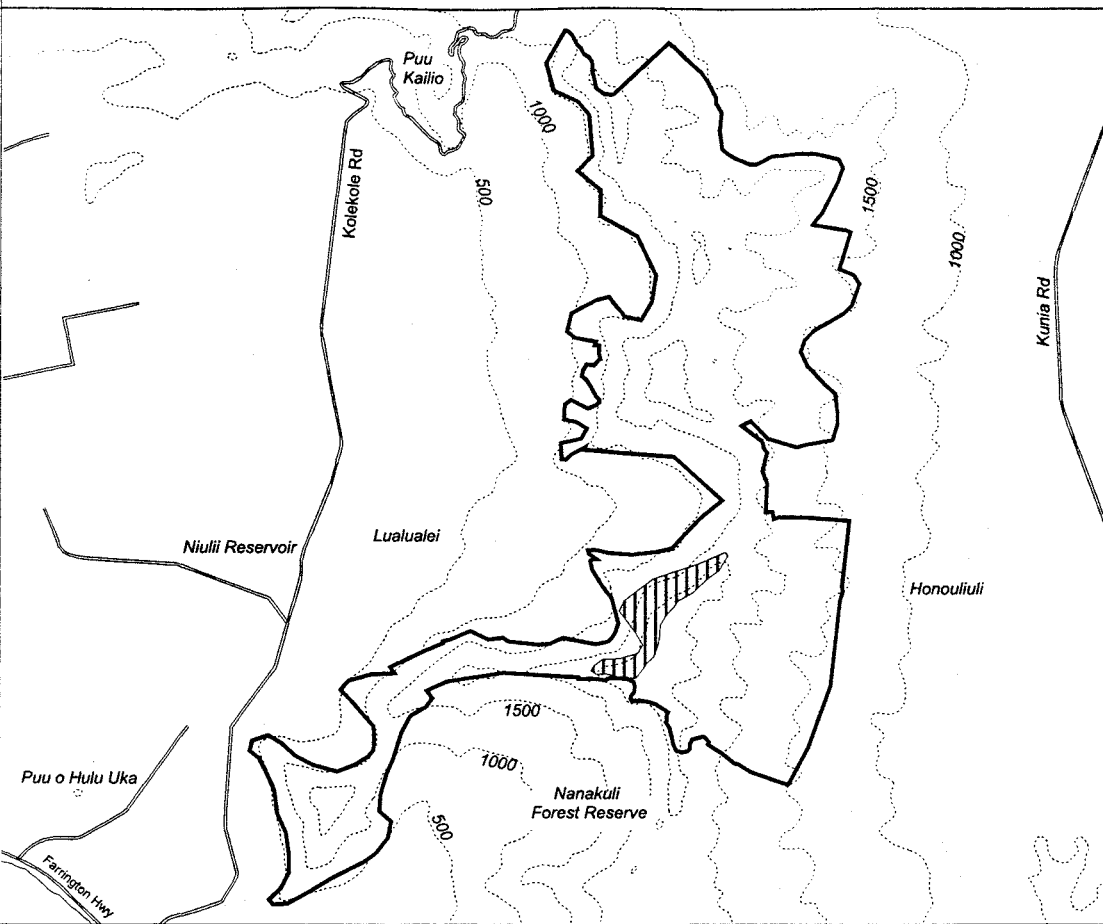

Map 150 Unit 15 - *Hedyotis parvula* - d

 Critical Habitat Unit 15

 Critical Habitat for *Hedyotis parvula* - d

 Elevation (500-ft. contours)

 Major Road

 Coastline

0 0.5 1 Miles

0 0.5 1 Kilometers