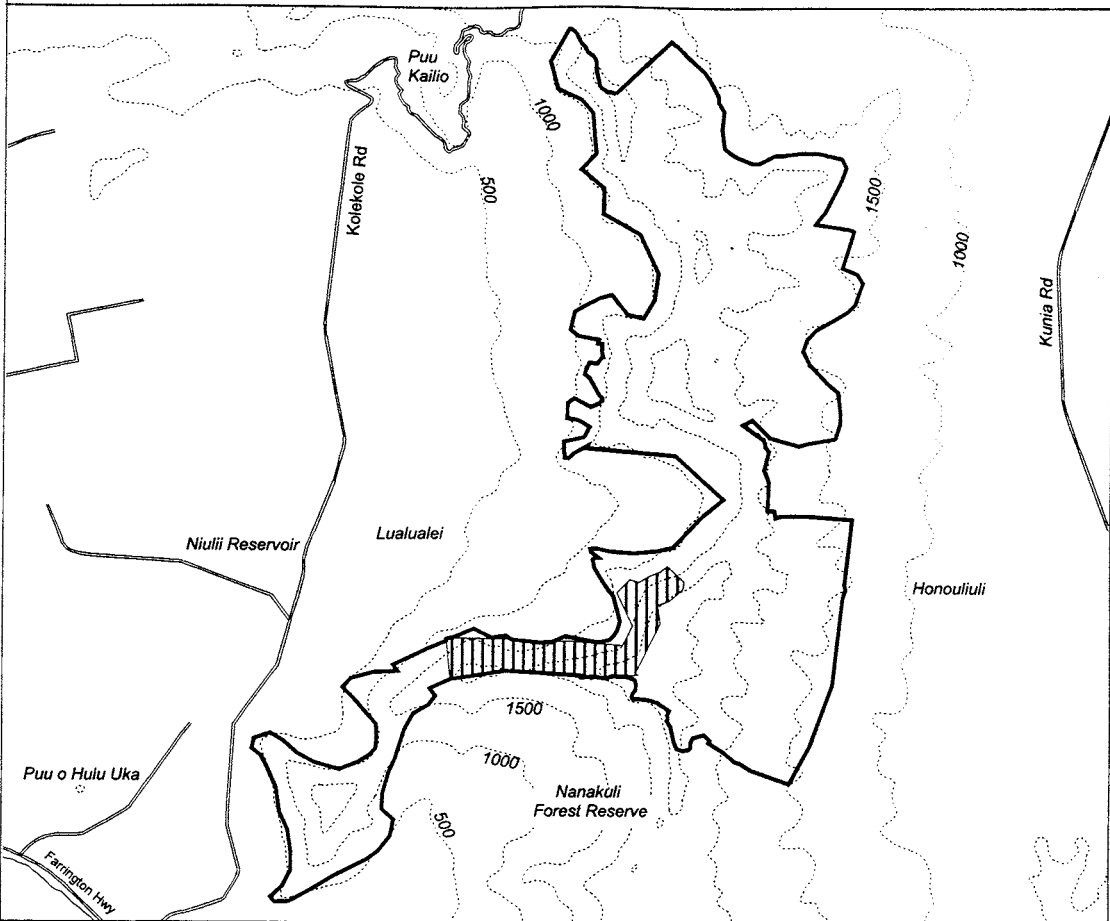

Map 155 Unit 15 - *Lepidium arbuscula* - c

Critical Habitat Unit 15

Critical Habitat for
Lepidium arbuscula - c

Elevation (500-ft. contours)

Major Road

Coastline

0 0.5 1 Miles

0 0.5 1 Kilometers