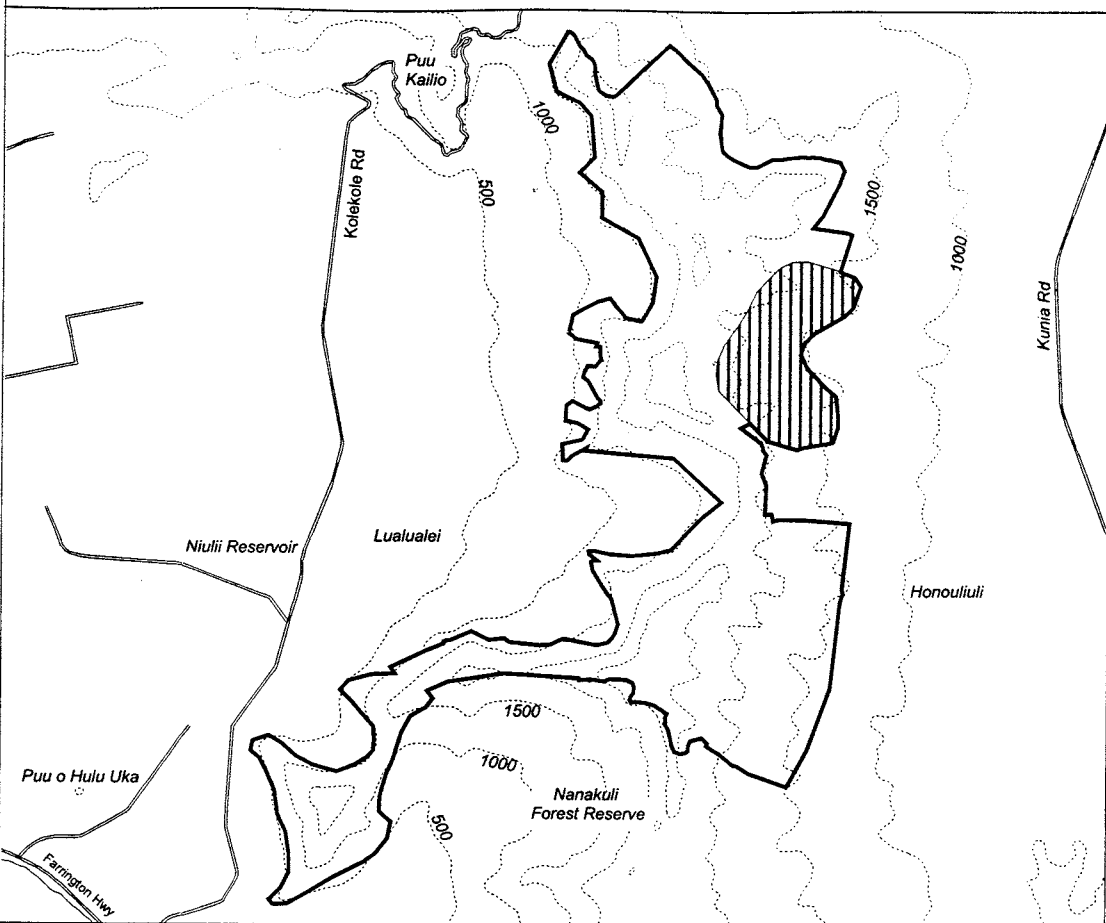

Map 157 Unit 15 - *Melicope pallida* - b

 Critical Habitat Unit 15

 Critical Habitat for
Melicope pallida - b

 Elevation (500-ft. contours)

 Major Road

 Coastline

0 0.5 1 Miles

0 0.5 1 Kilometers