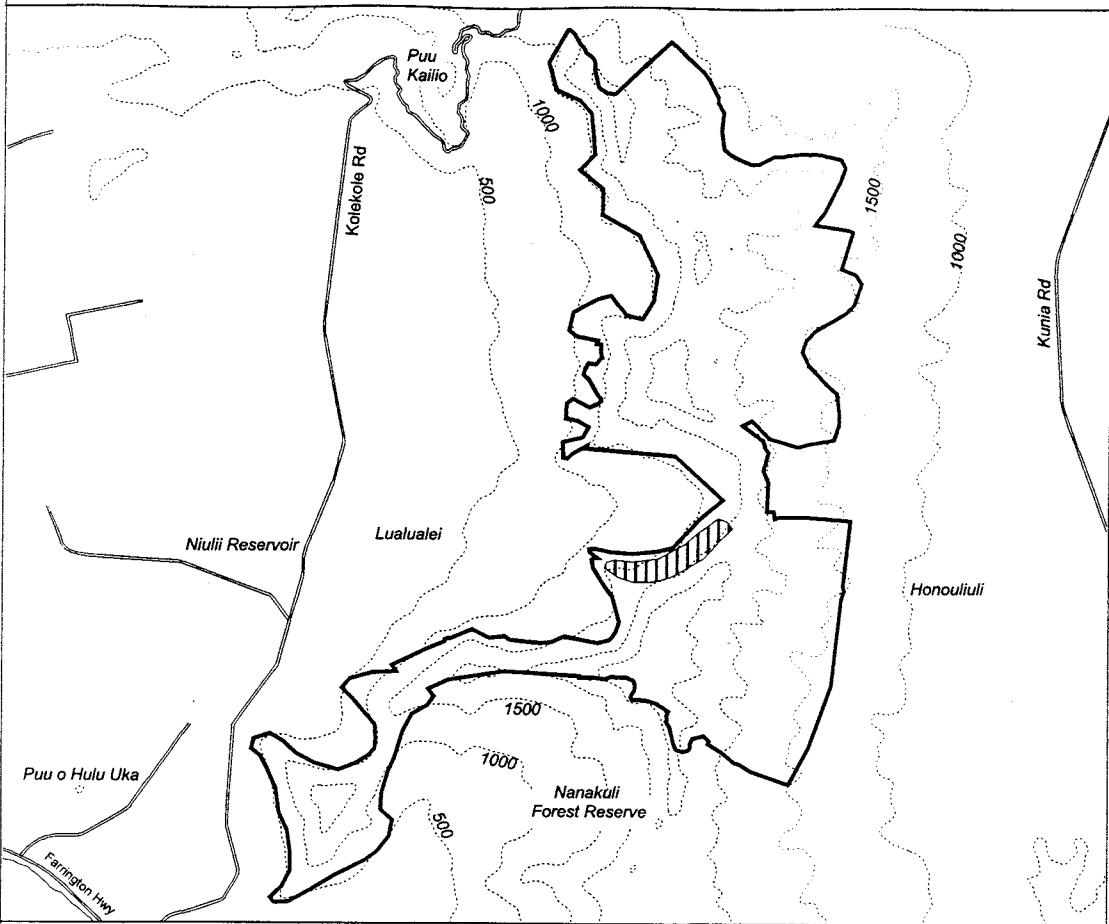

Map 158 Unit 15 - *Melicope pallida* - c

 Critical Habitat Unit 15

 Critical Habitat for
Melicope pallida - c

 Elevation (500-ft. contours)

 Major Road

 Coastline

0 0.5 1 Miles

0 0.5 1 Kilometers