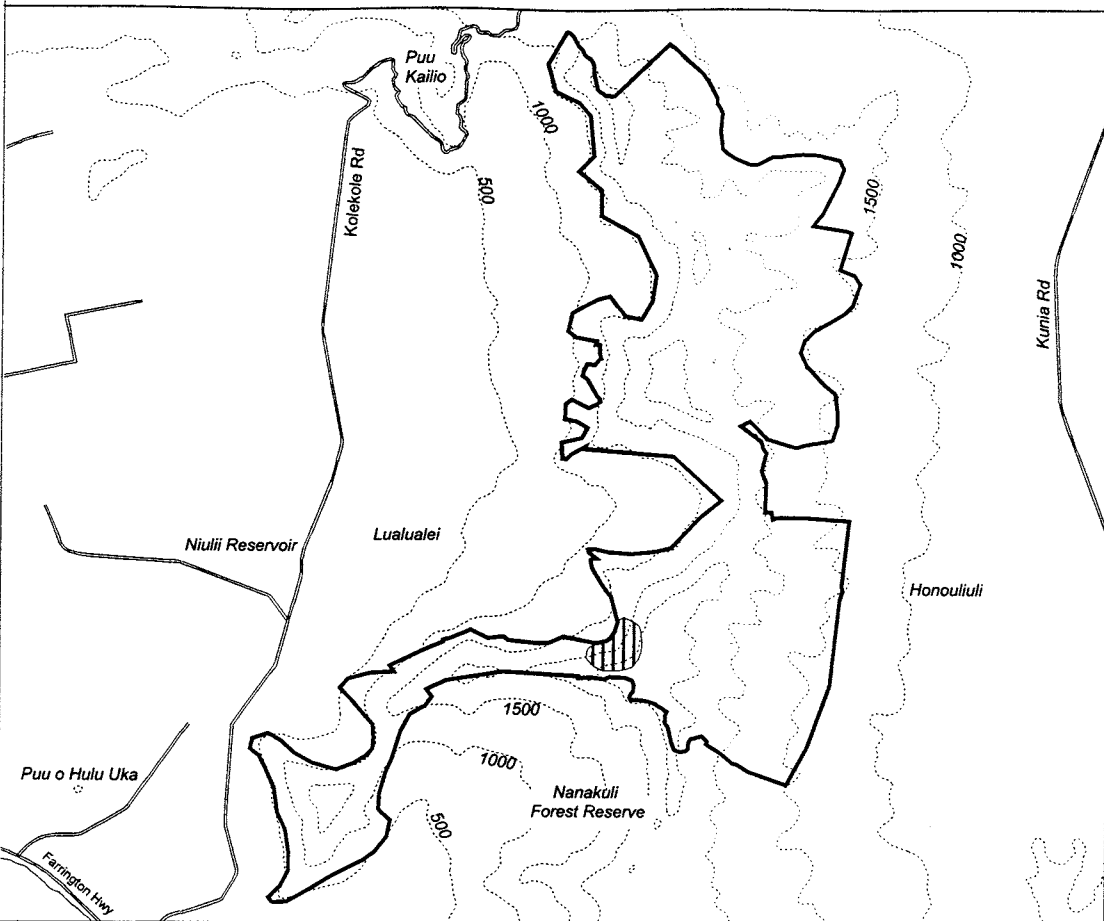

# Map 159 Unit 15 - *Melicope pallida* - d

 Critical Habitat Unit 15

 Critical Habitat for  
*Melicope pallida* - d

 Elevation (500-ft. contours)

 Major Road

 Coastline

0 0.5 1 Miles

0 0.5 1 Kilometers