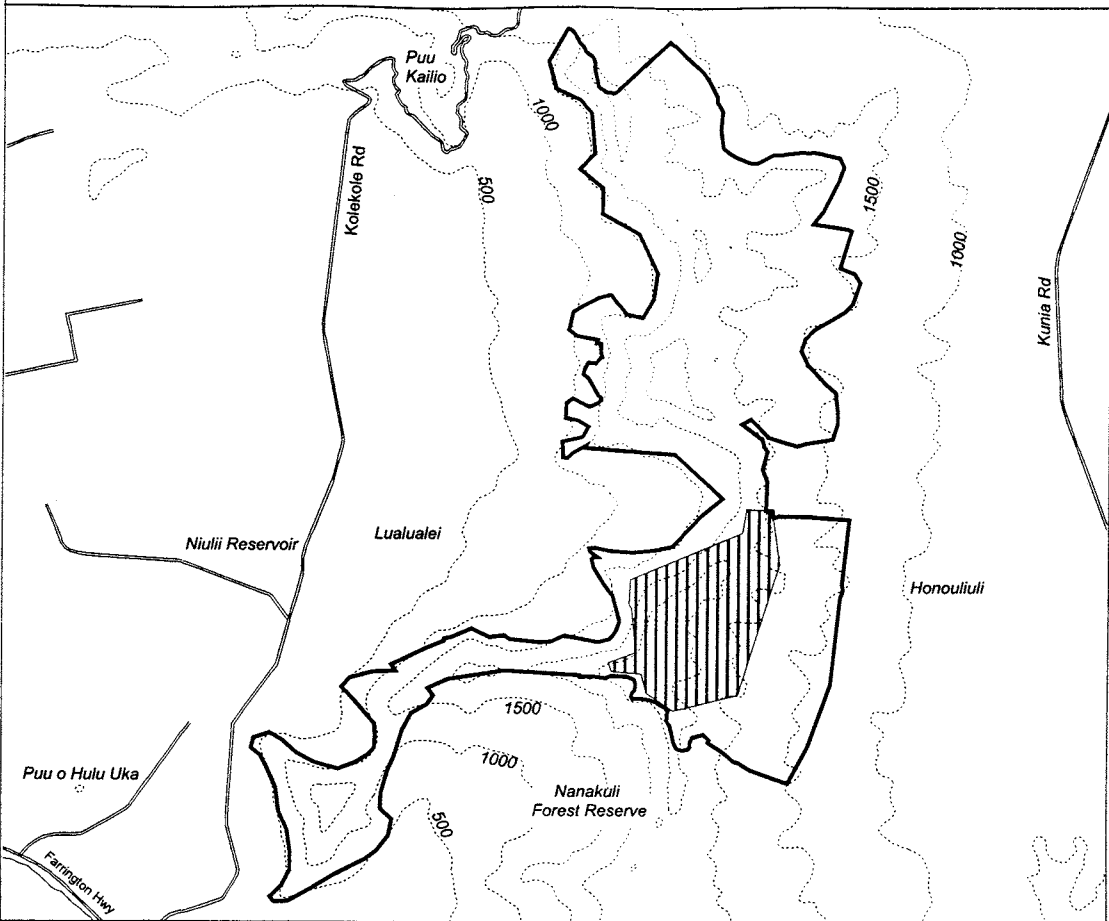

# Map 162 Unit 15 - *Melicope saint-johnii* - b

Critical Habitat Unit 15

Critical Habitat for  
*Melicope saint-johnii* - b

Elevation (500-ft. contours)

Major Road

Coastline

0 0.5 1 Miles

0 0.5 1 Kilometers