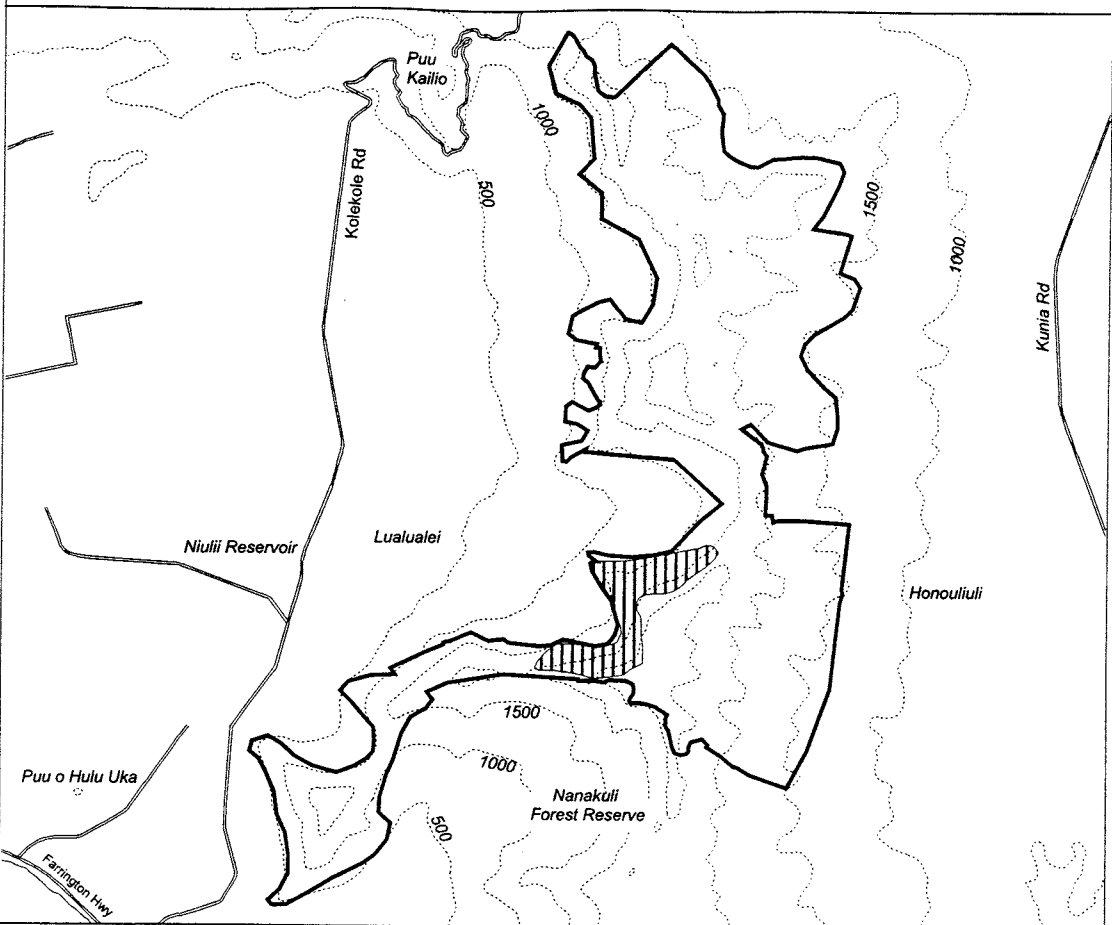

# Map 163 Unit 15 - *Neraudia angulata* - f

Critical Habitat Unit 15

Critical Habitat for  
*Neraudia angulata* - f

Elevation (500-ft. contours)

Major Road

Coastline

0 0.5 1 Miles

0 0.5 1 Kilometers