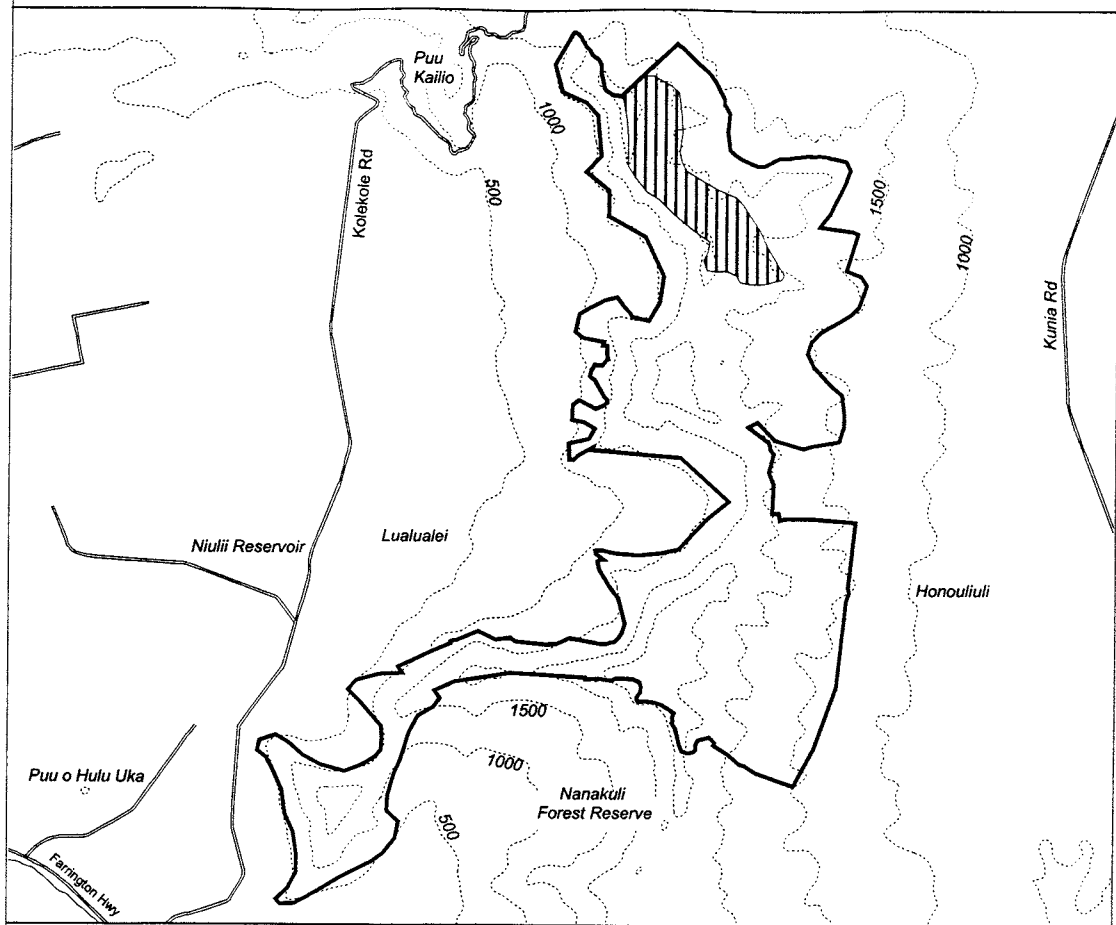

Map 164 Unit 15 - *Phyllostegia hirsuta* - b

-  Critical Habitat Unit 15
-  Critical Habitat for *Phyllostegia hirsuta* - b
-  Elevation (500-ft. contours)
-  Major Road
-  Coastline