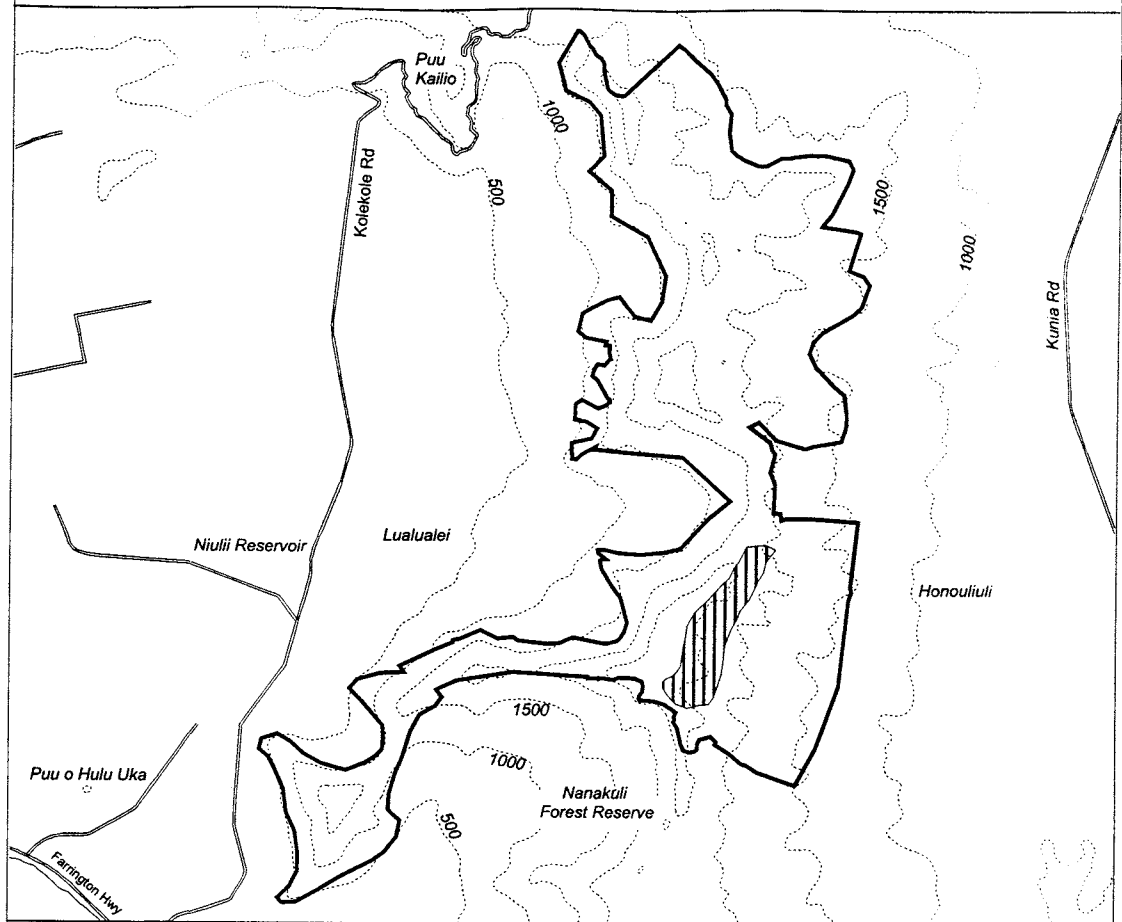

Map 165 Unit 15 - *Phyllostegia hirsuta* - c

-  Critical Habitat Unit 15
-  Critical Habitat for *Phyllostegia hirsuta* - c
-  Elevation (500-ft. contours)
-  Major Road
-  Coastline

0 0.5 1 Miles

0 0.5 1 Kilometers