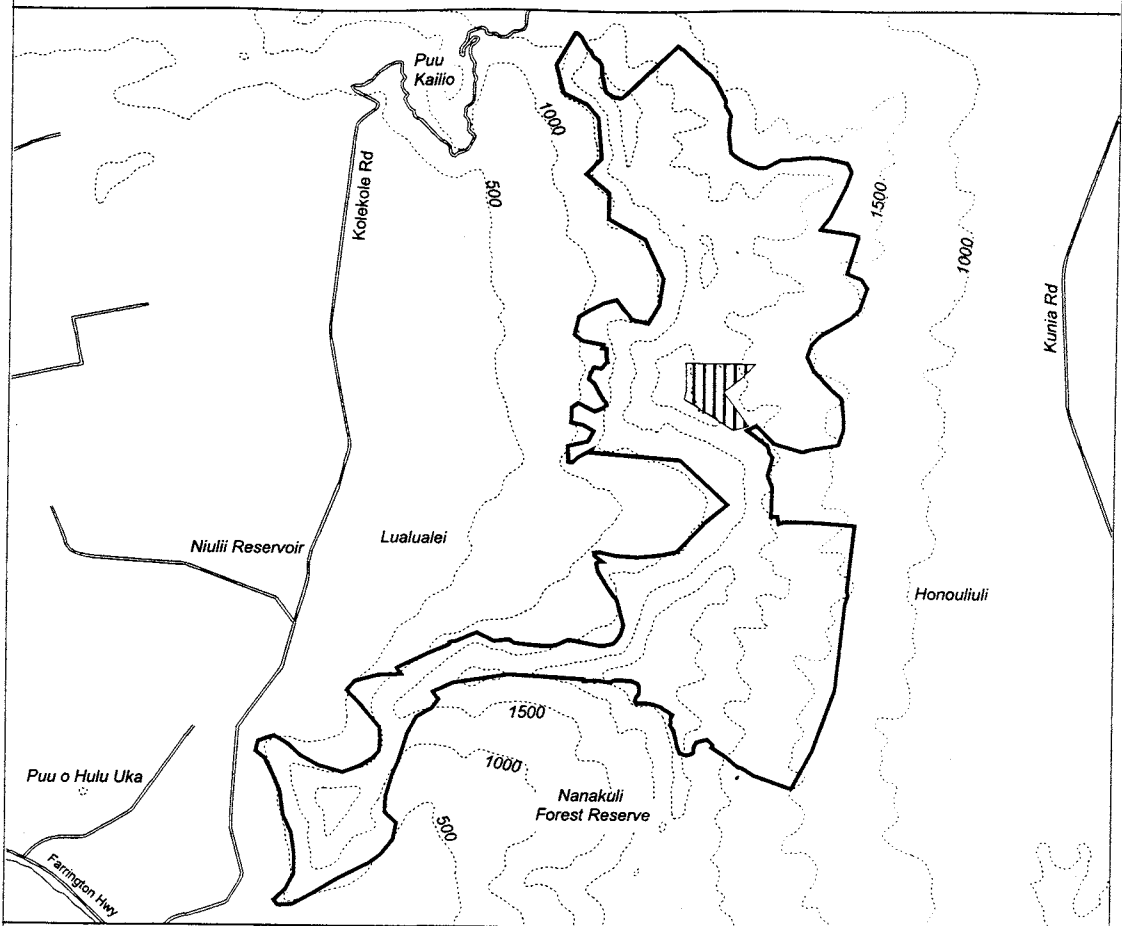

Map 166 Unit 15 - *Phyllostegia kaalaensis* - f

-  Critical Habitat Unit 15
-  Critical Habitat for *Phyllostegia kaalaensis* - f
-  Elevation (500-ft. contours)
-  Major Road
-  Coastline

0 0.5 1 Miles

0 0.5 1 Kilometers