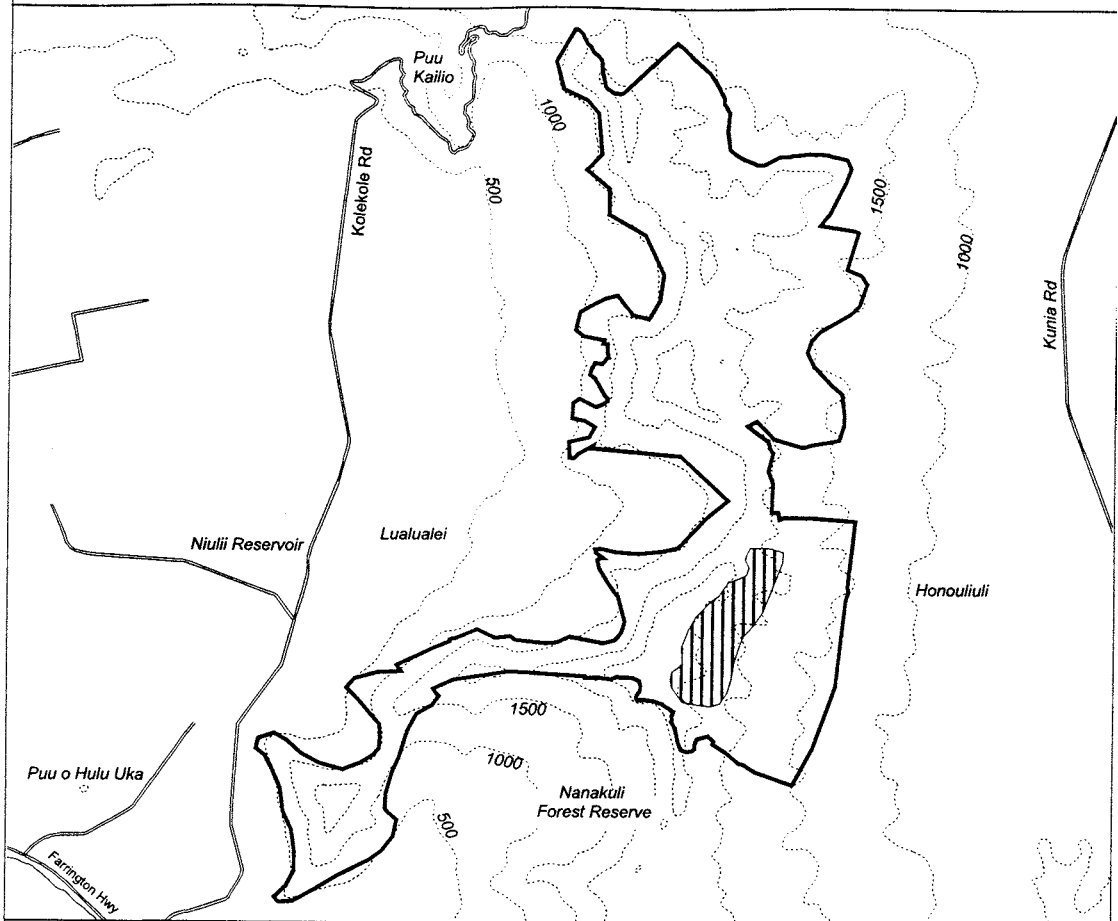

Map 168 Unit 15 - *Phyllostegia mollis* - b

-  Critical Habitat Unit 15
-  Critical Habitat for *Phyllostegia mollis* - b
-  Elevation (500-ft. contours)
-  Major Road
-  Coastline

0 0.5 1 Miles

0 0.5 1 Kilometers