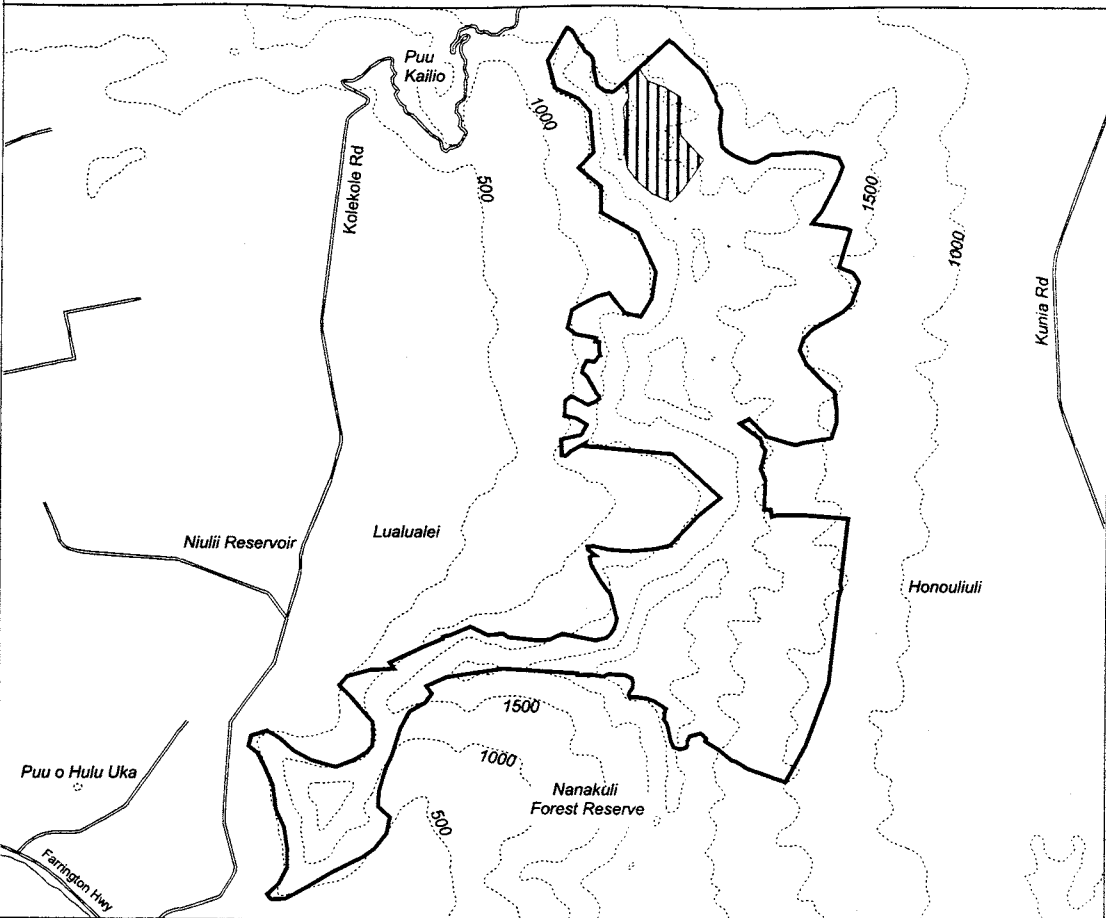

Map 169 Unit 15 - *Phyllostegia parviflora* - a

-  Critical Habitat Unit 15
-  Critical Habitat for *Phyllostegia parviflora* - a
-  Elevation (500-ft. contours)
-  Major Road
-  Coastline