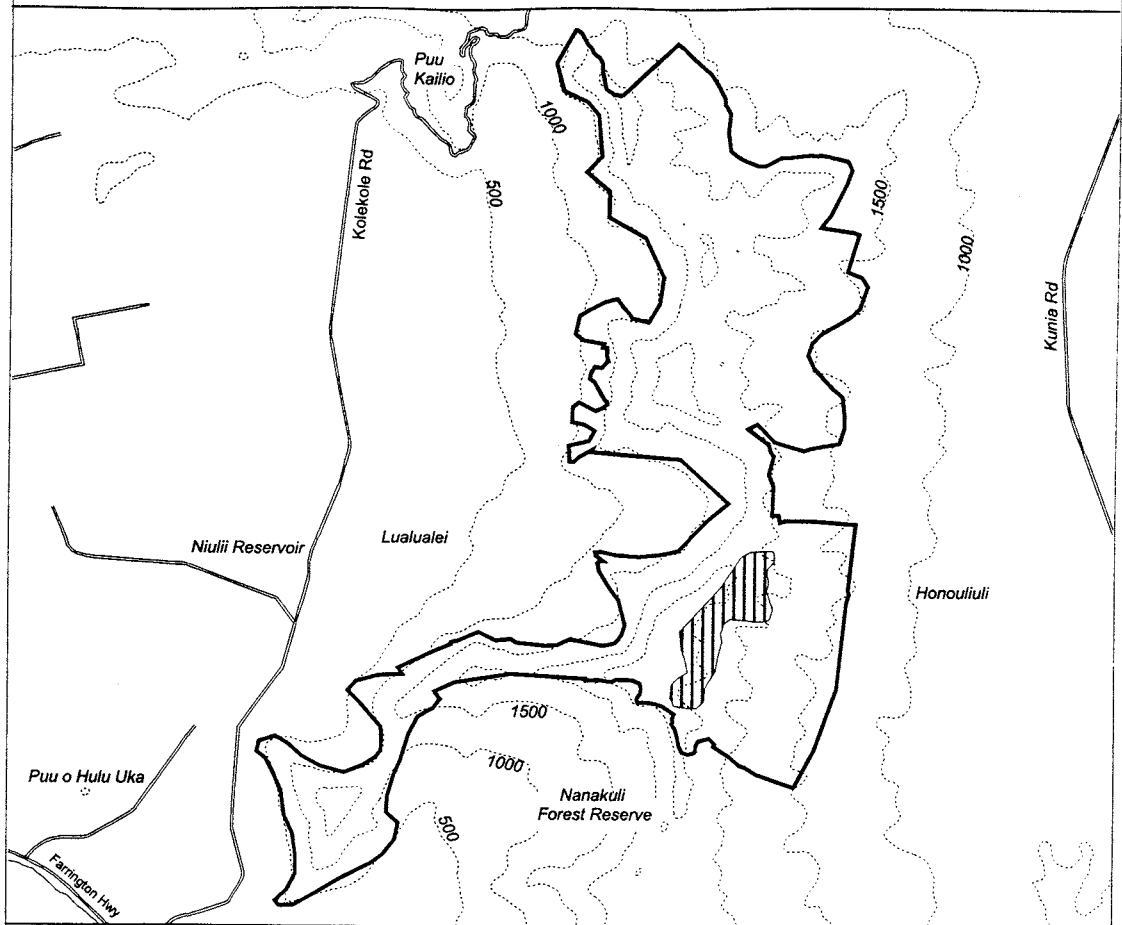

Map 171 Unit 15 - *Phyllostegia parviflora* - c

-  Critical Habitat Unit 15
-  Critical Habitat for *Phyllostegia parviflora* - c
-  Elevation (500-ft. contours)
-  Major Road
-  Coastline