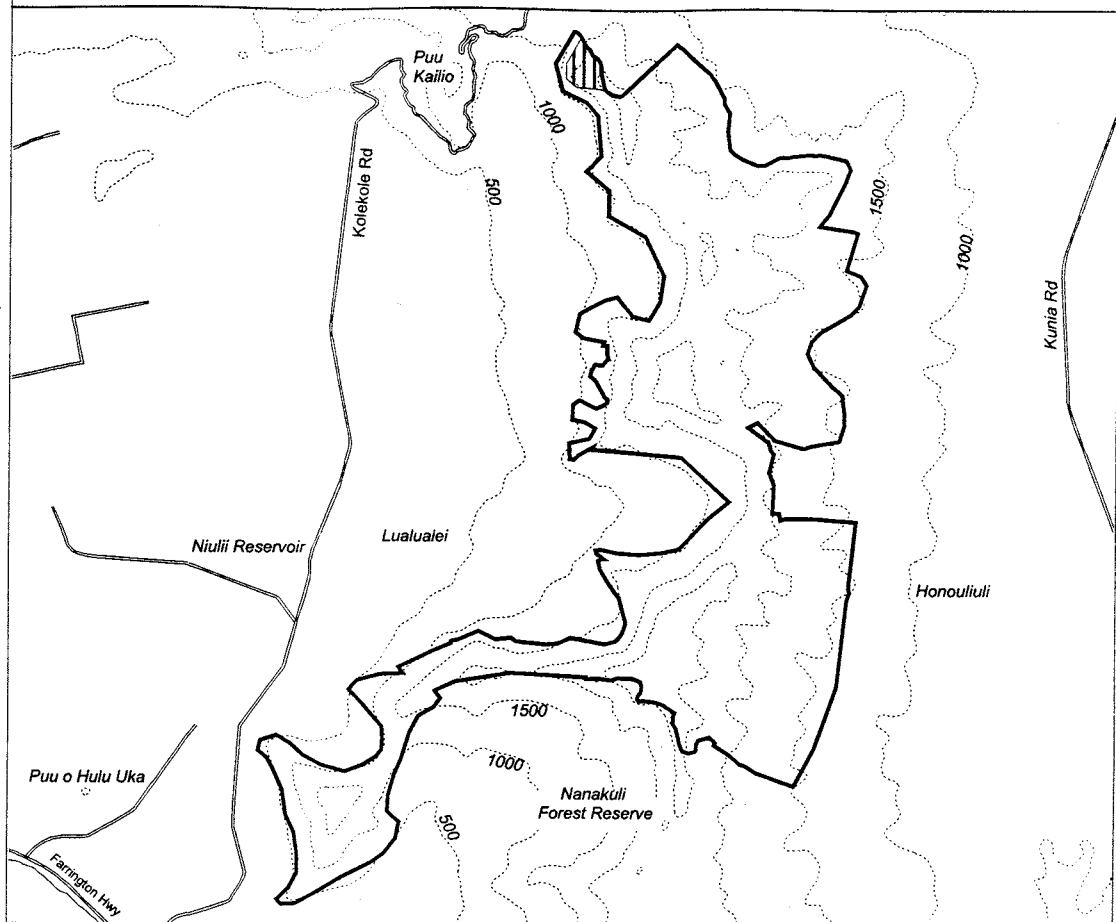

Map 173 Unit 15 - *Sanicula mariversa* - e

 Critical Habitat Unit 15

 Critical Habitat for
Sanicula mariversa - e

 Elevation (500-ft. contours)

 Major Road

 Coastline

0 0.5 1 Miles

0 0.5 1 Kilometers