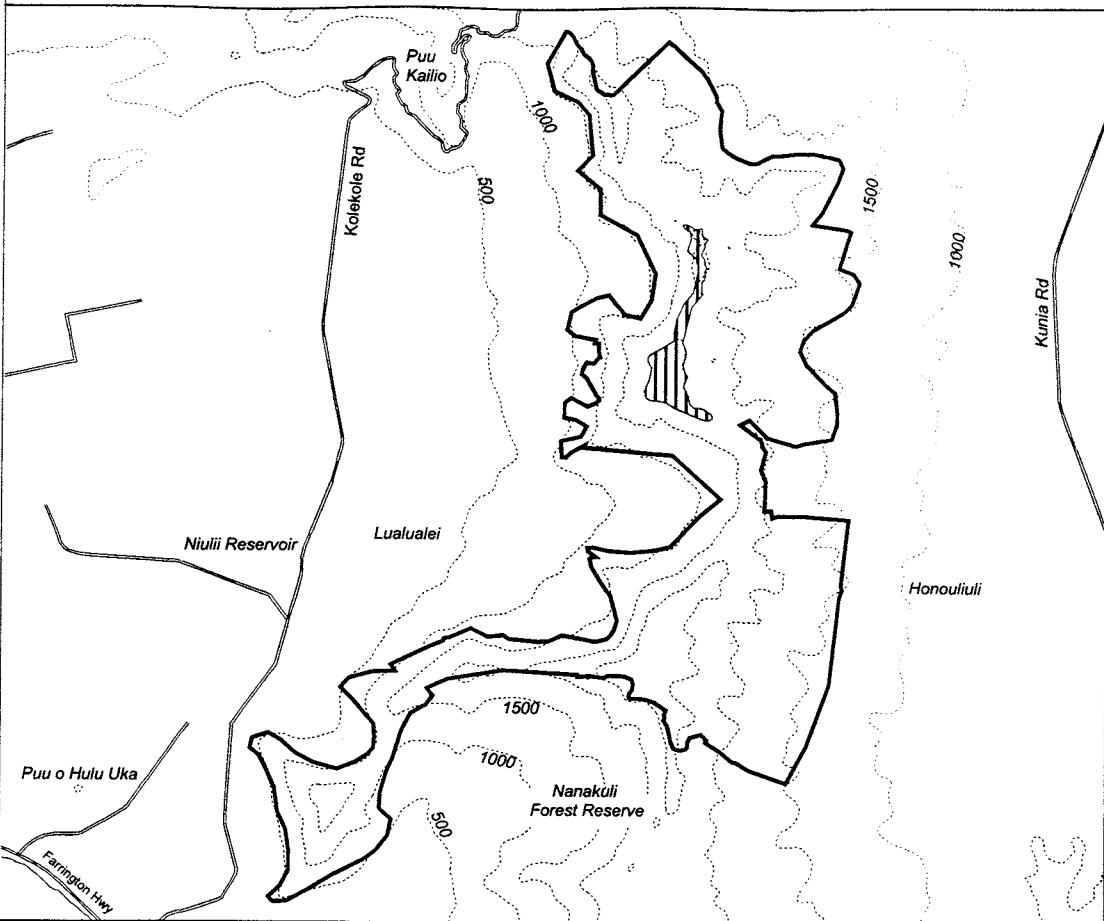

Map 174 Unit 15 - *Sanicula mariversa* - f

Critical Habitat Unit 15

Critical Habitat for
Sanicula mariversa - f

Elevation (500-ft. contours)

Major Road

Coastline

0 0.5 1 Miles

0 0.5 1 Kilometers